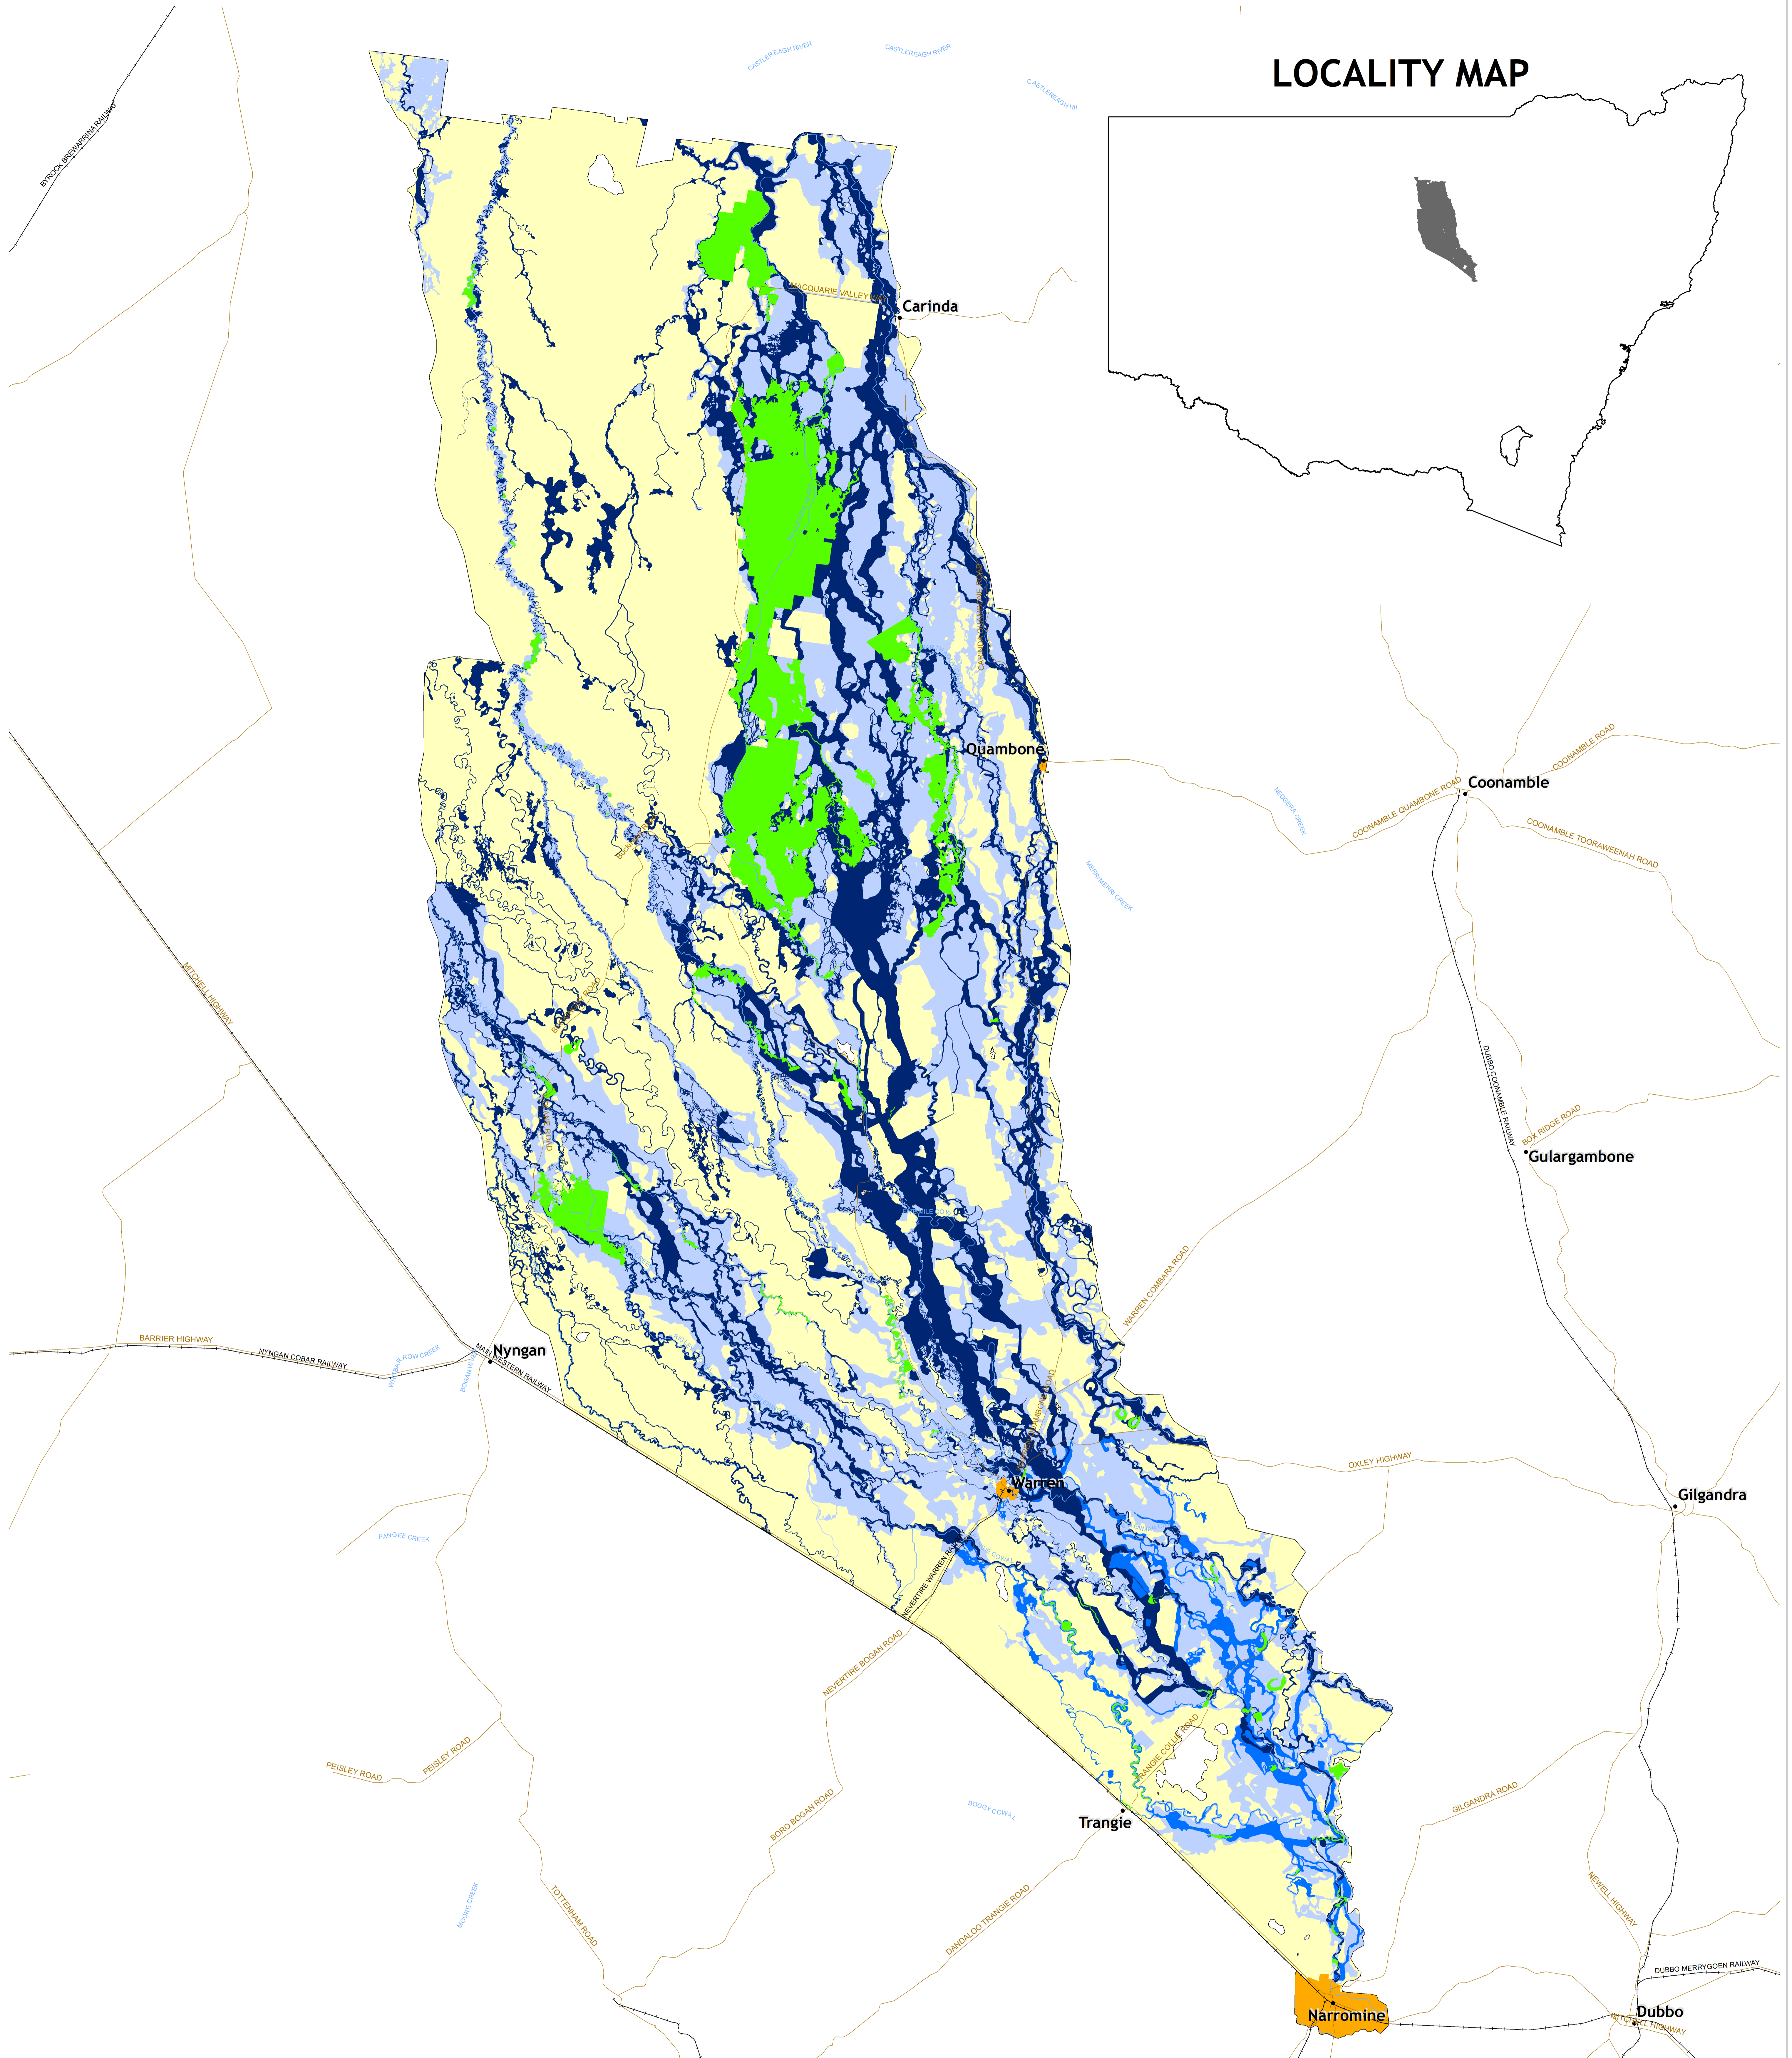

LOCALITY MAP

Legend

- Town/Locality
- Road
- Railway
- River/Creek
- Macquarie Valley Floodplain

Macquarie Management Zones

- Macquarie Management Zone A
- Macquarie Management Zone BH
- Macquarie Management Zone B
- Macquarie Management Zone C
- Macquarie Management Zone CU
- Macquarie Management Zone D

Management Zones Map
(FMP034_Version 1)

FLOODPLAIN MANAGEMENT PLAN FOR THE MACQUARIE VALLEY FLOODPLAIN 2021