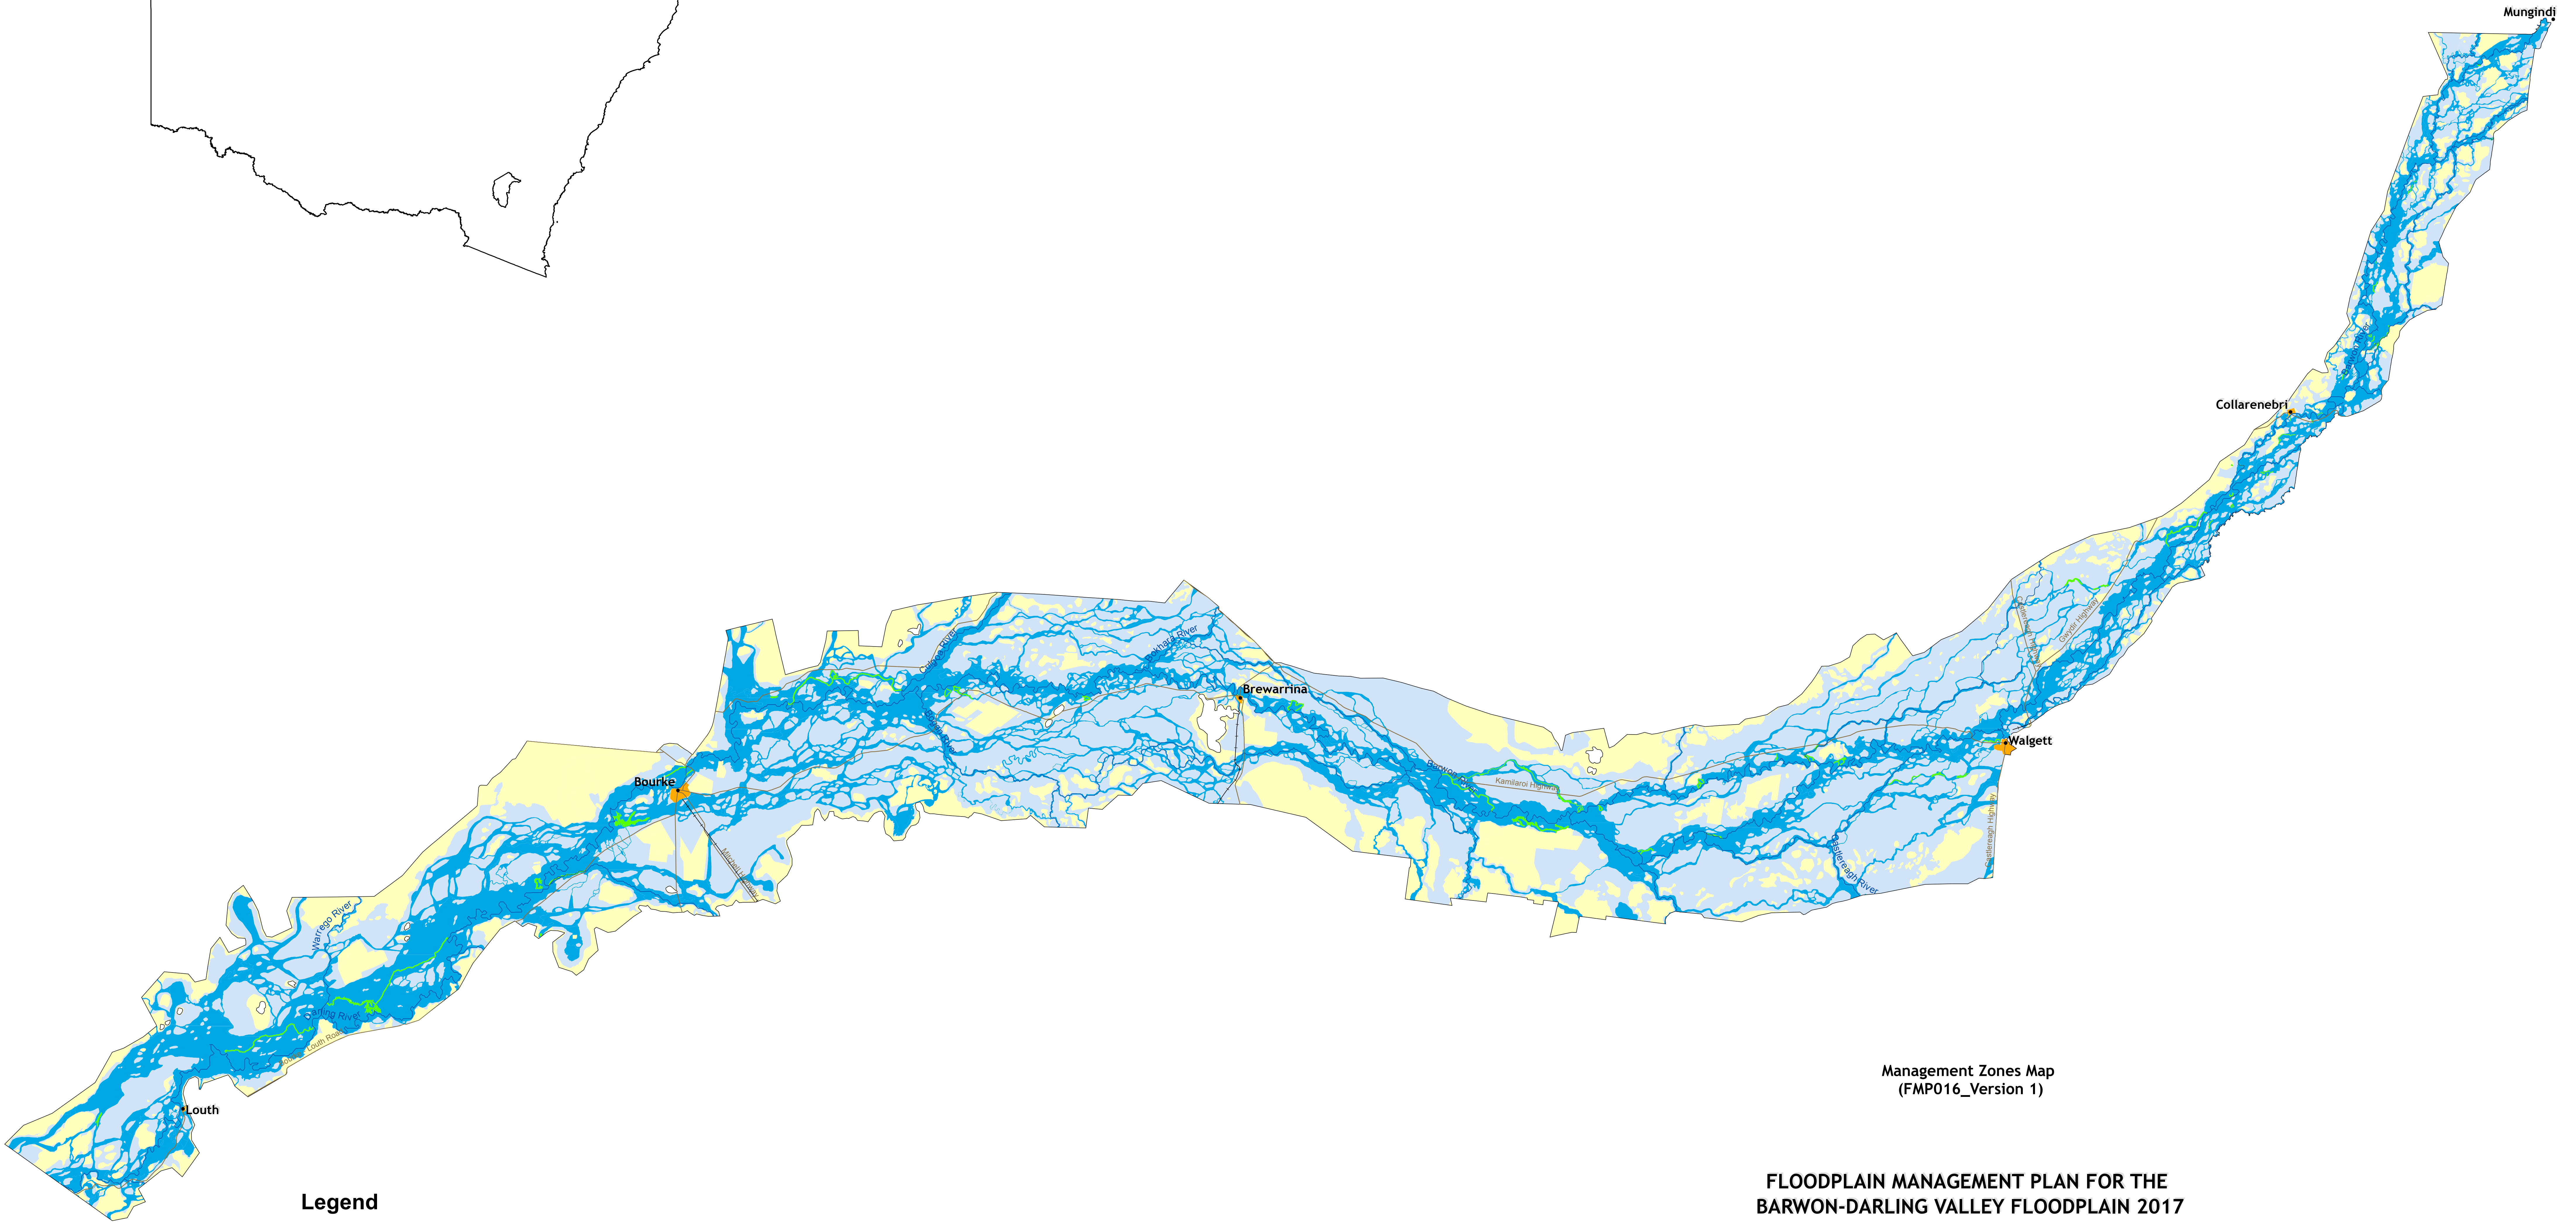

LOCALITY MAP

Legend

- Town/Locality
- Rail
- River/Creek
- Road
- Barwon-Darling Valley Floodplain

Barwon-Darling Management Zones

- Barwon-Darling Management Zone A
- Barwon-Darling Management Zone B
- Barwon-Darling Management Zone C
- Barwon-Darling Management Zone CU
- Barwon-Darling Management Zone D

Management Zones Map
(FMP016_Version 1)

FLOODPLAIN MANAGEMENT PLAN FOR THE
BARWON-DARLING VALLEY FLOODPLAIN 2017