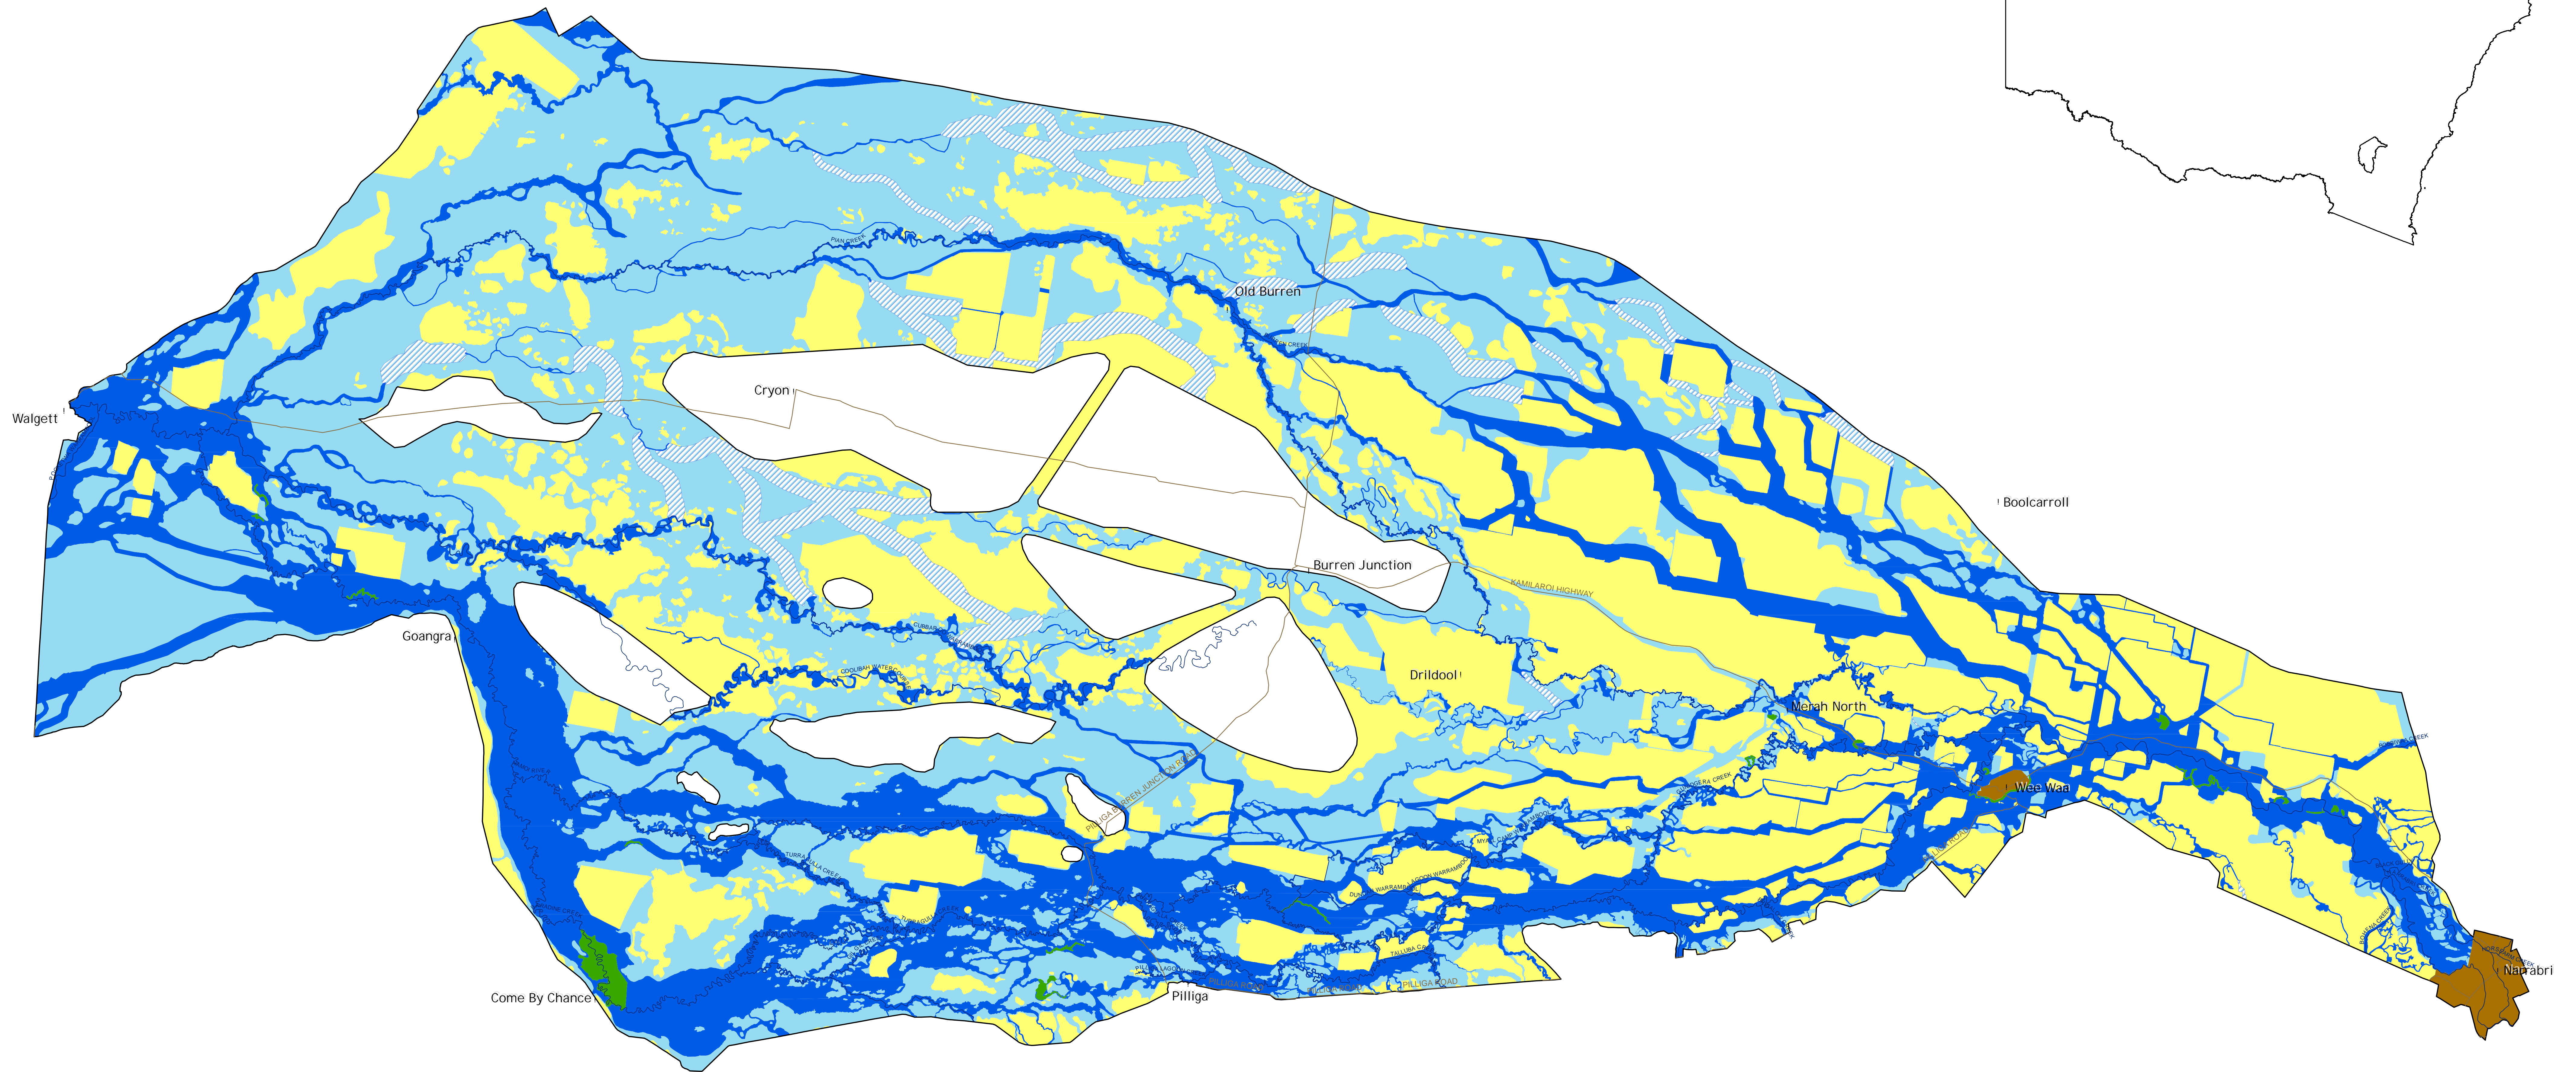

LOCALITY MAP

Legend

-  Town/Locality
-  River/Creek
-  Road
-  Lower Namoi Valley Floodplain

Lower Namoi Management Zones

-  Lower Namoi Management Zone AD
-  Lower Namoi Management Zone AID
-  Lower Namoi Management Zone B
-  Lower Namoi Management Zone C
-  Lower Namoi Management Zone CU
-  Lower Namoi Management Zone D

Management Zones Map
(FMP022_Version 1)

FLOODPLAIN MANAGEMENT PLAN FOR THE
LOWER NAMOI VALLEY FLOODPLAIN 2020