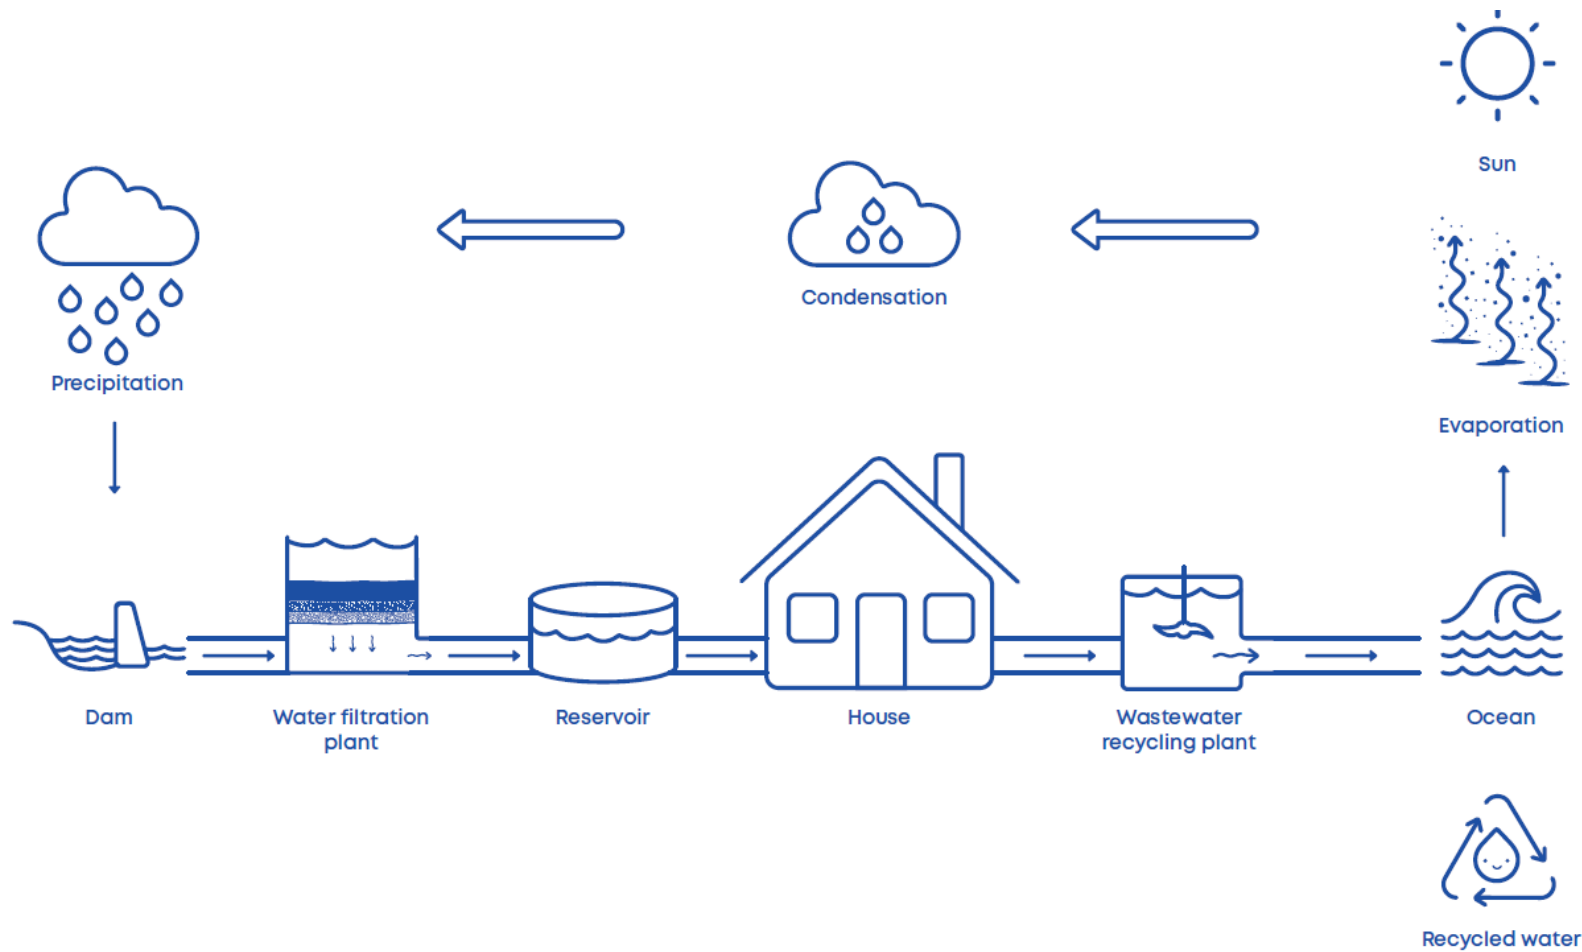

Urban water cycle

Build your own water cycle

Department of Planning and Environment

Stage 1 worksheet

Cut the icons and create your own labelled urban water diagram.

Create your water cycle

Draw and colour a landscape. Paste on your water cycle icons.