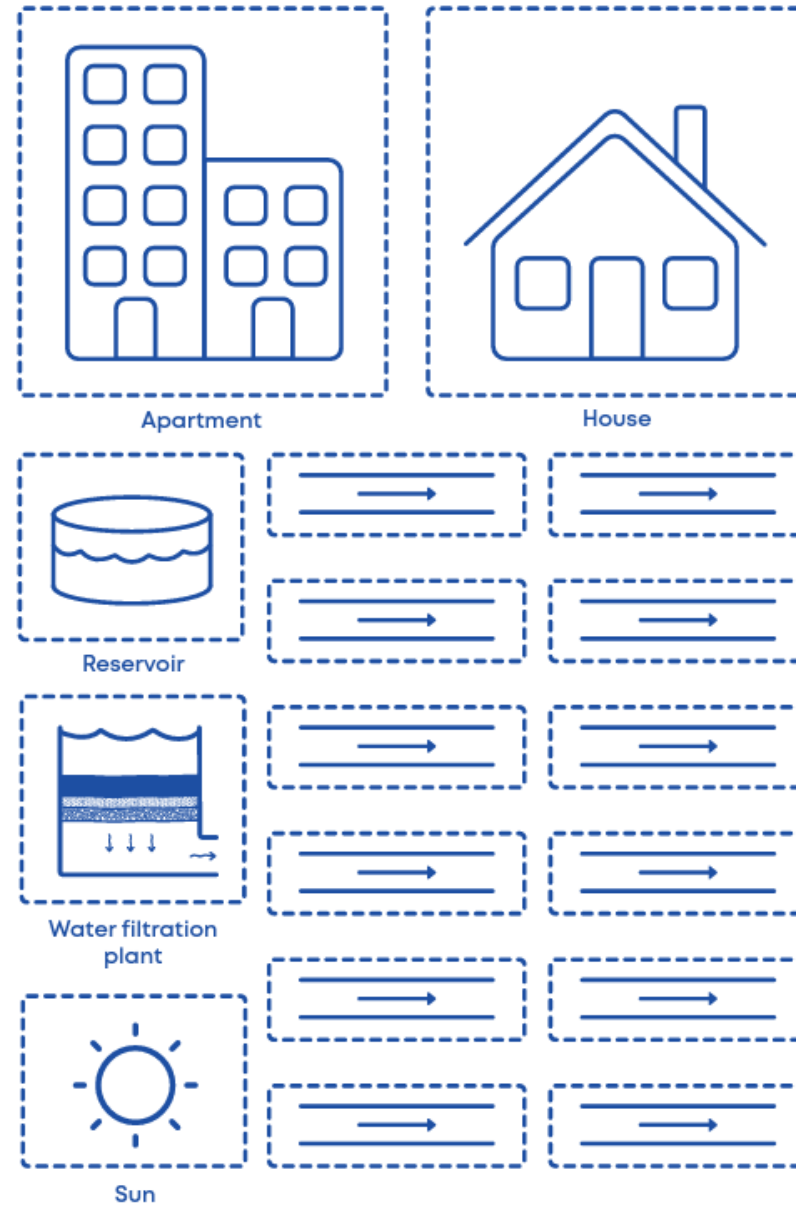

Urban water cycle

Build your own water cycle

Department of Planning and Environment

Stage 1 worksheet

Cut the icons and create your own labelled urban water diagram.

Create your water cycle

Draw and colour a landscape. Paste on your water cycle icons.