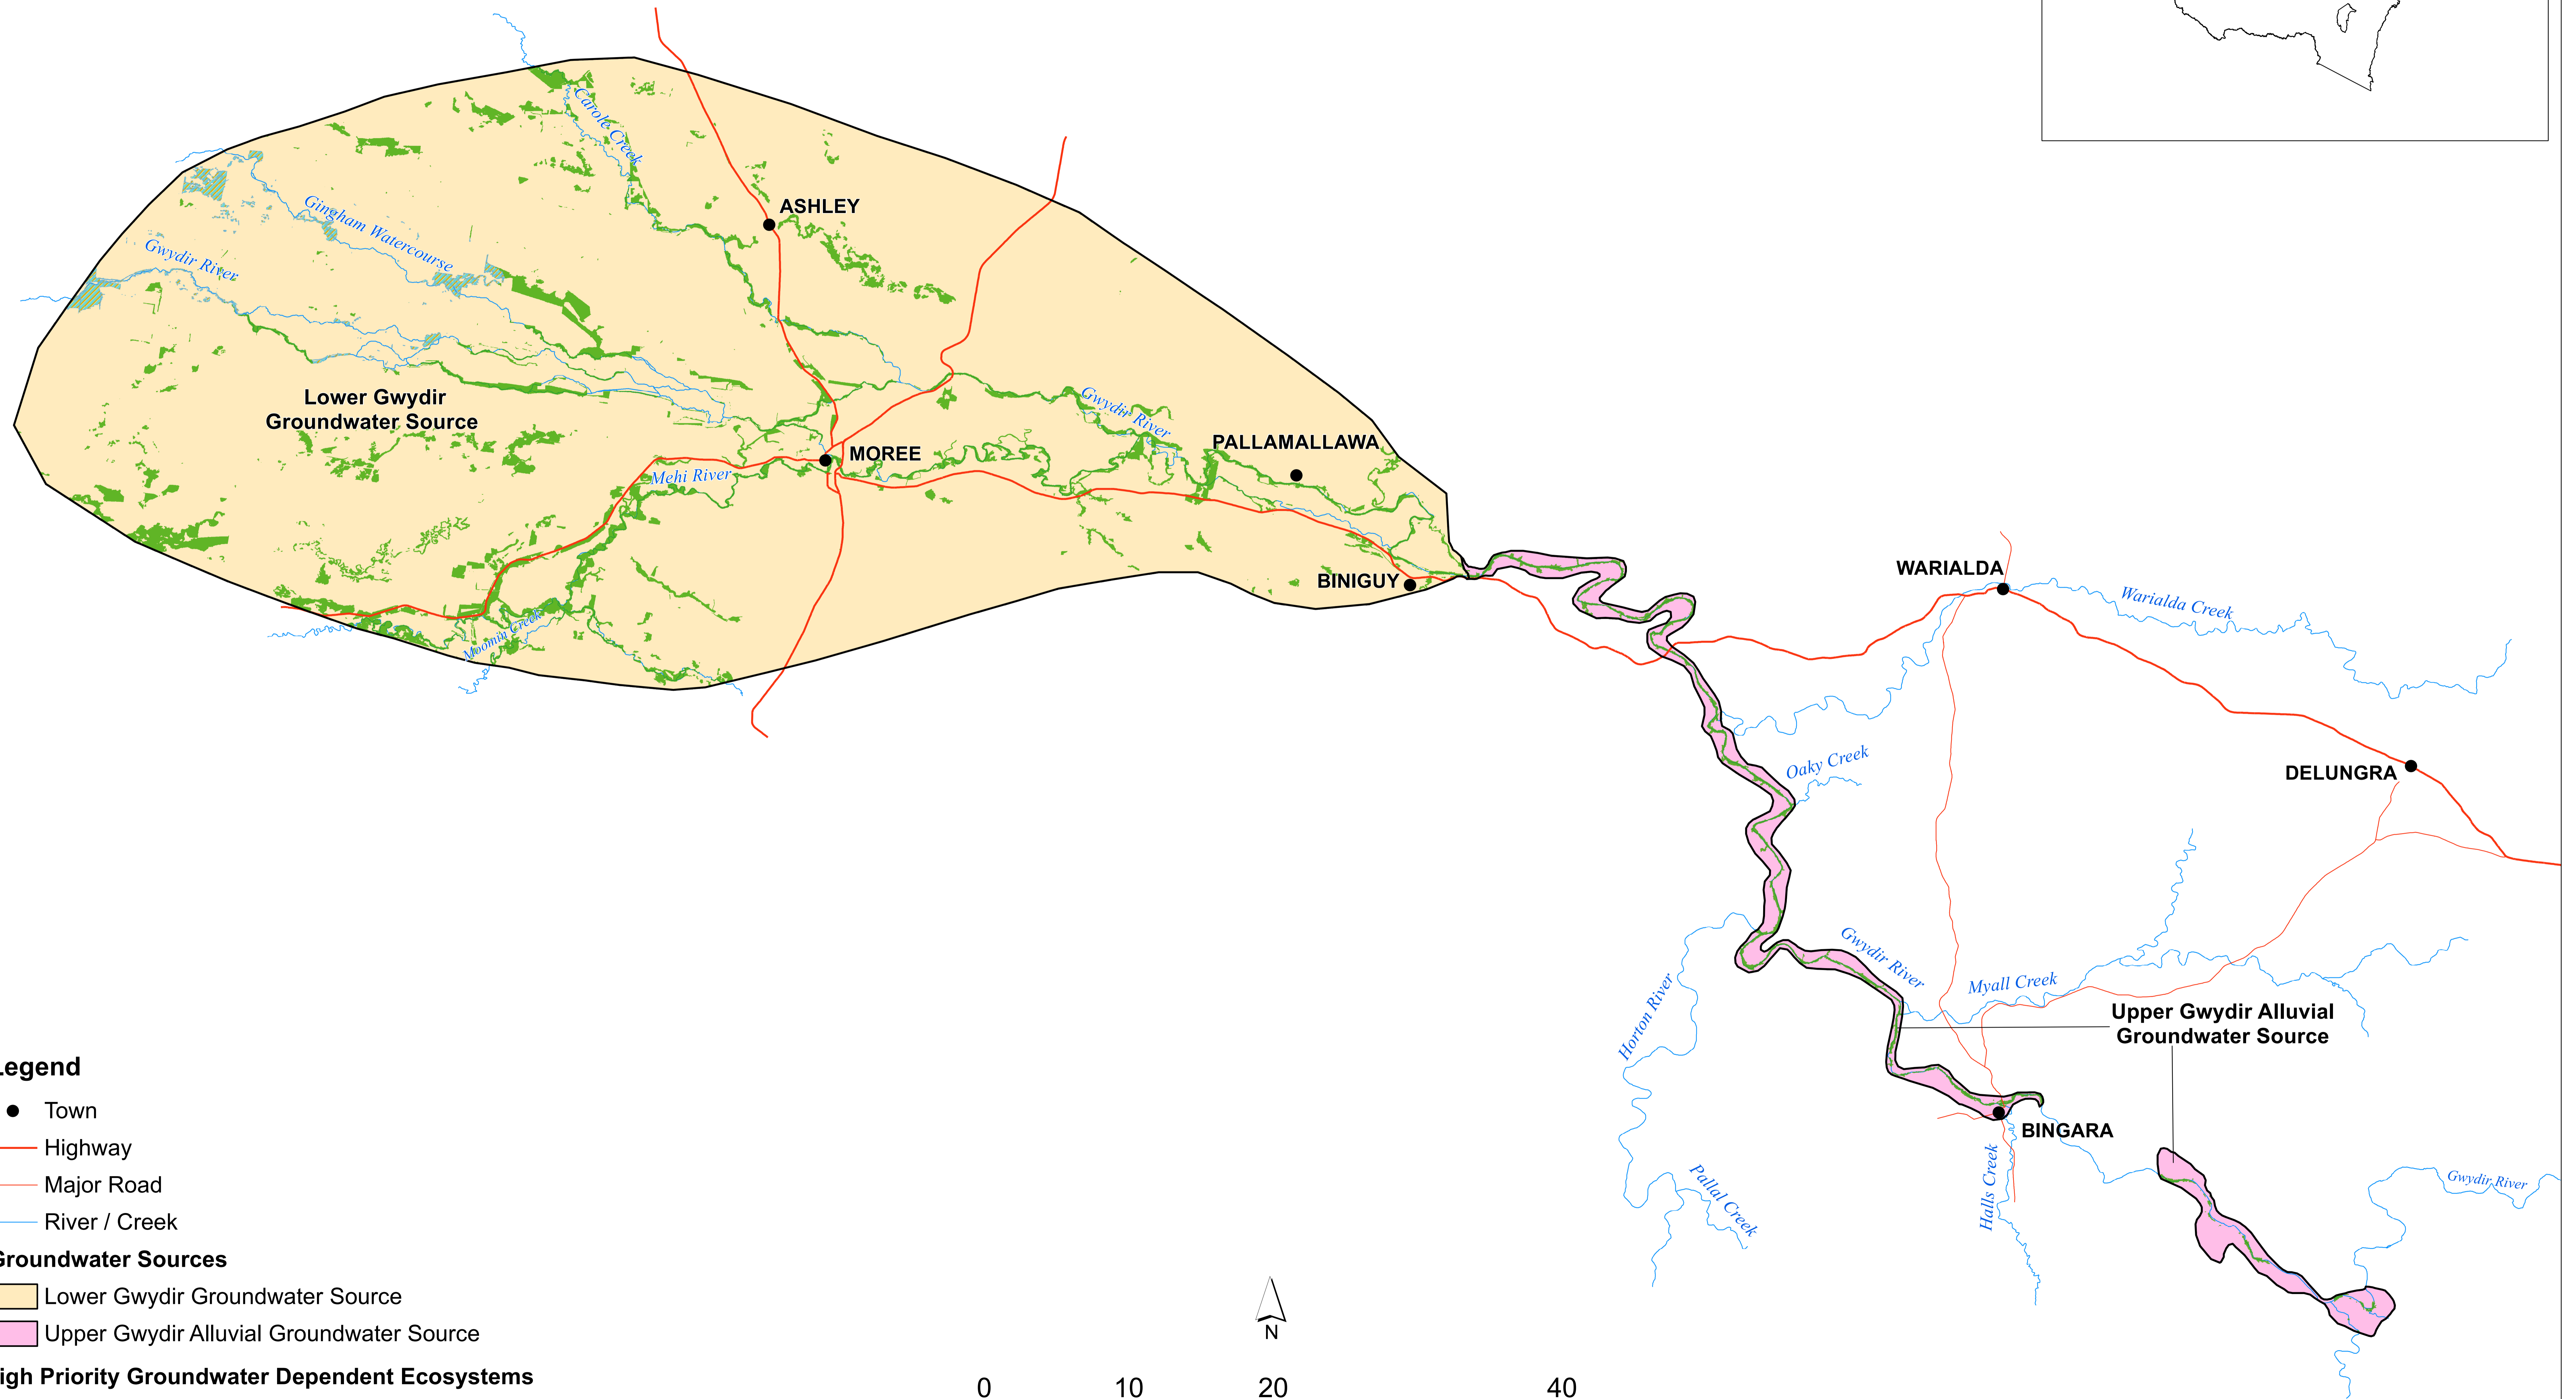

High Priority Groundwater-Dependent Ecosystem Map (GDE015_Version1)
 Water Sharing Plan for the Gwydir Alluvial Groundwater Sources 2020

Legend

- Town
- Highway
- Major Road
- River / Creek
- Groundwater Sources**
- Lower Gwydir Groundwater Source
- Upper Gwydir Alluvial Groundwater Source
- High Priority Groundwater Dependent Ecosystems**
- RAMSAR / DIWA Wetlands
- Groundwater Dependent Vegetation Ecosystem