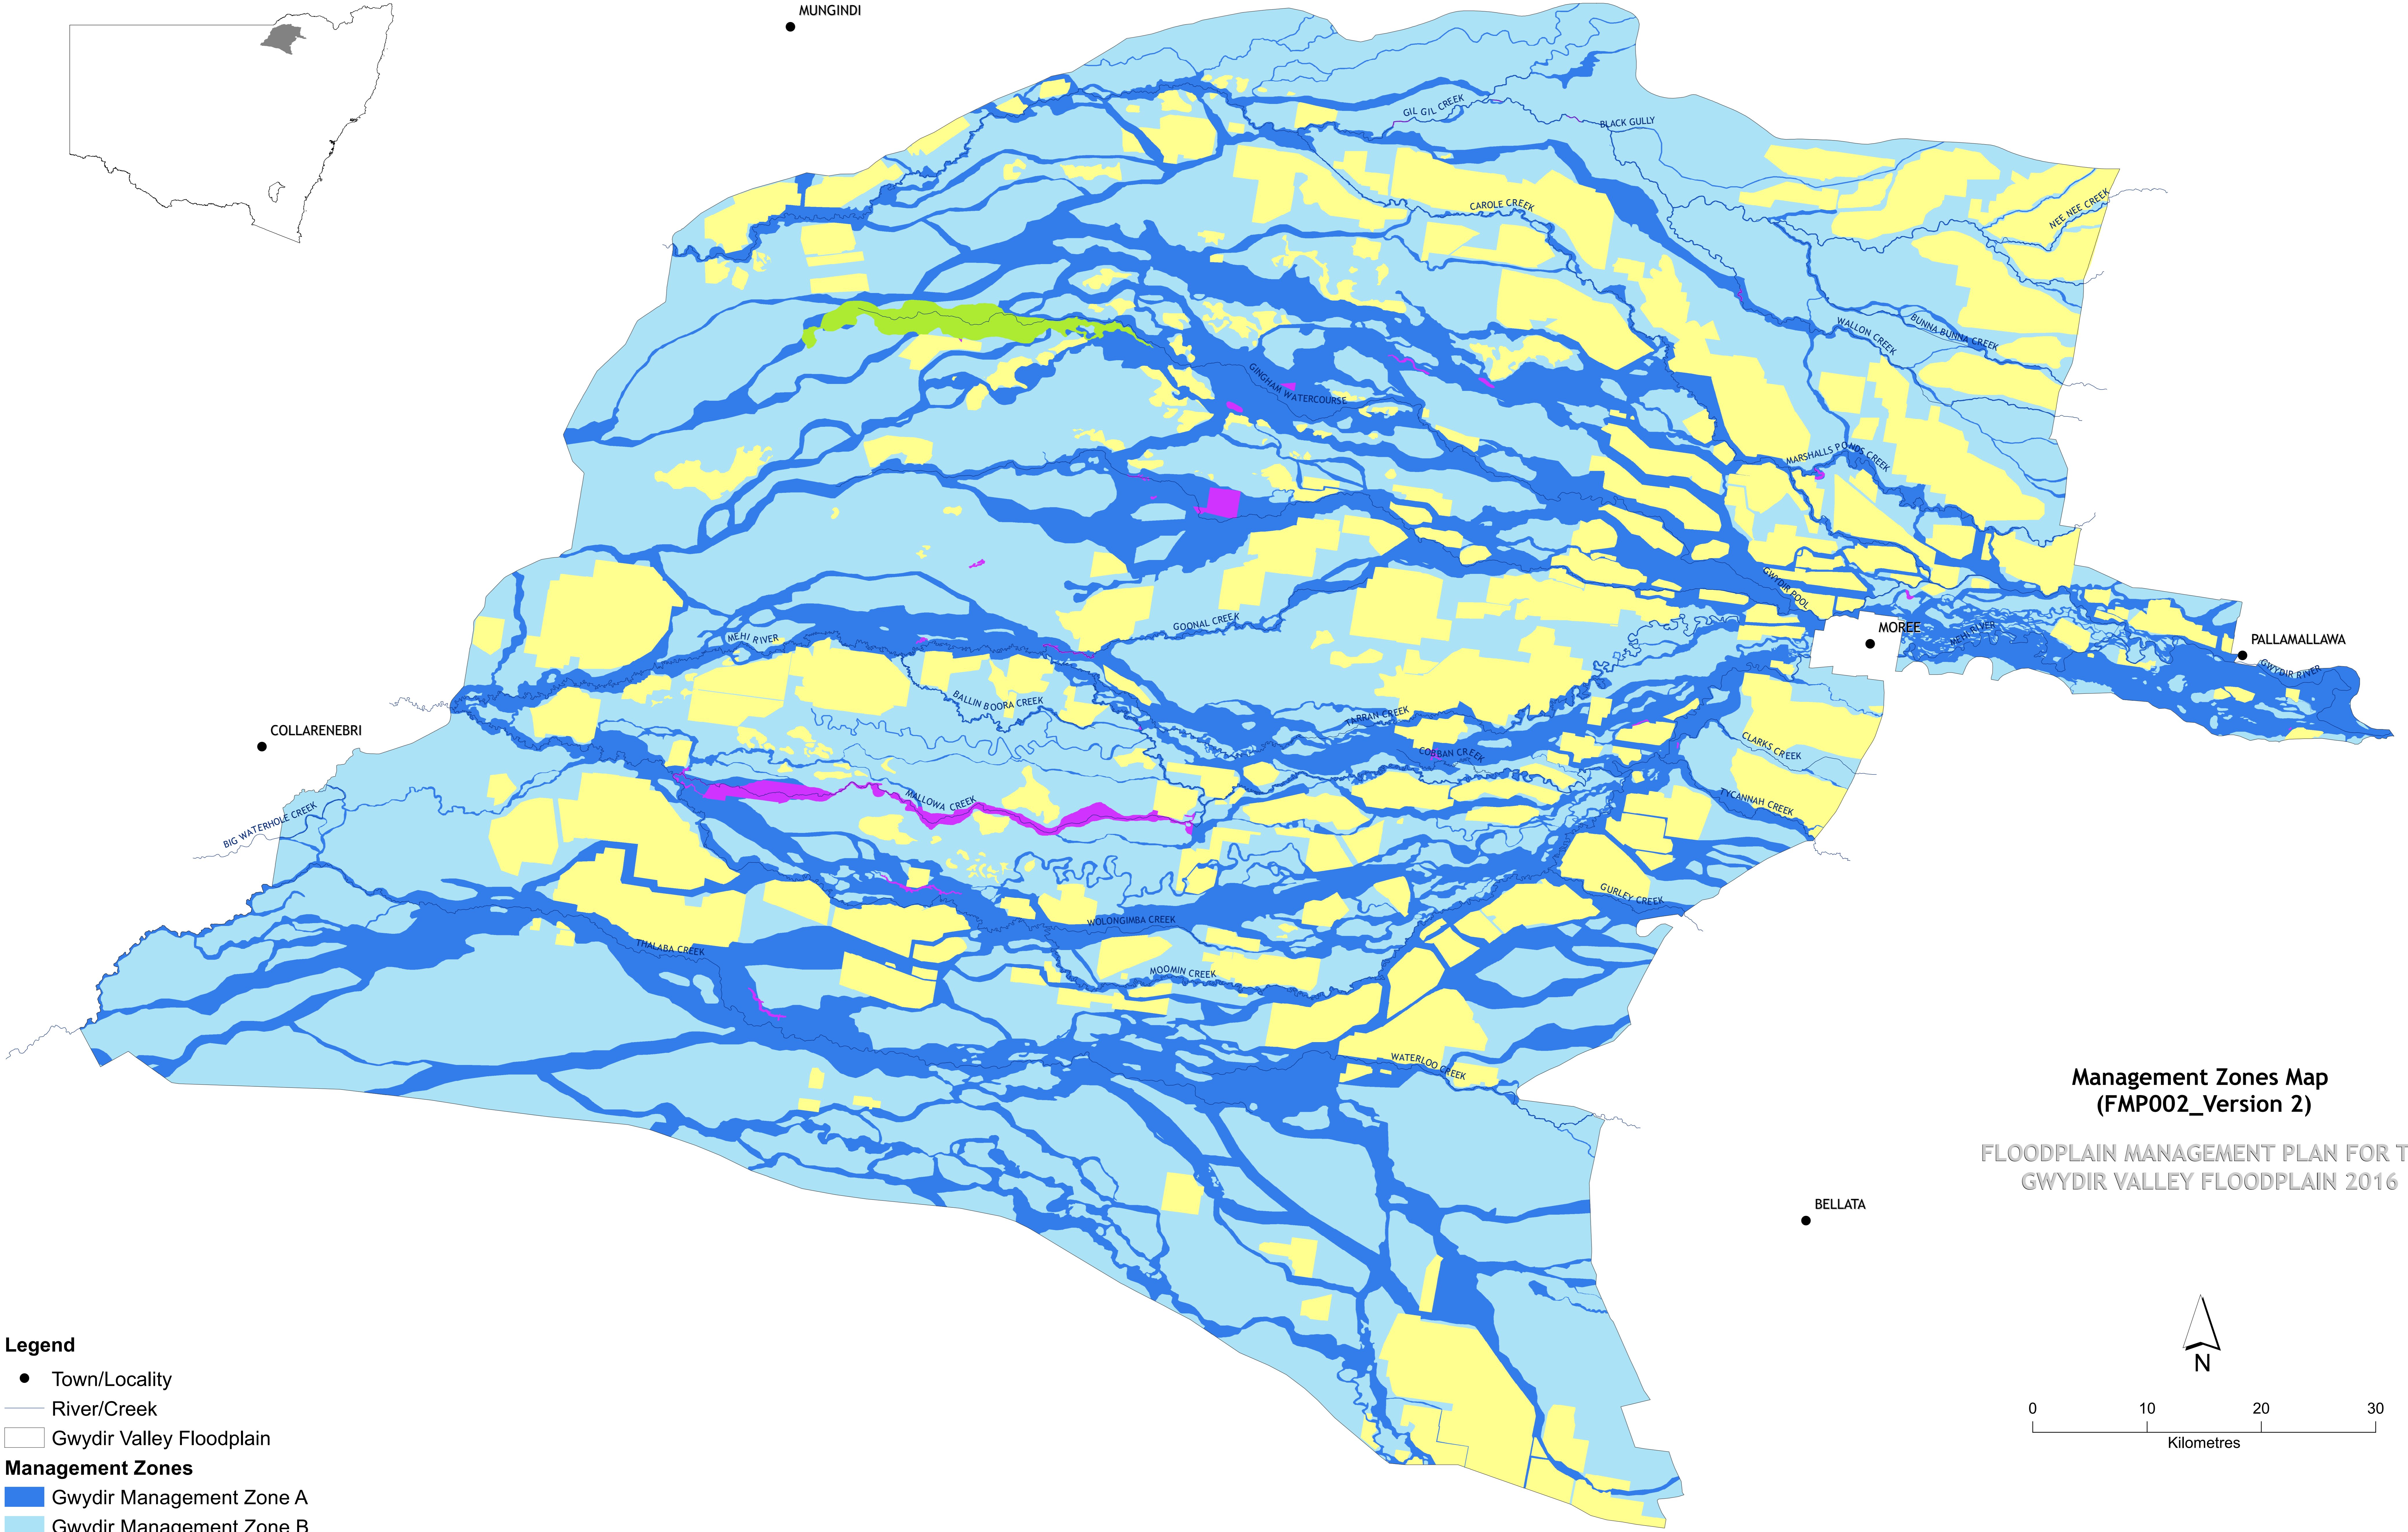

LOCATION MAP

MUNGINDI

**Management Zones Map
(FMP002_Version 2)**

FLOODPLAIN MANAGEMENT PLAN FOR THE
GWYDIR VALLEY FLOODPLAIN 2016

Legend

- Town/Locality
- River/Creek
- Gwydir Valley Floodplain

Management Zones

- Gwydir Management Zone A
- Gwydir Management Zone B
- Gwydir Management Zone C
- Gwydir Management Zone D
- Gwydir Management Zone D1

WEE WAA