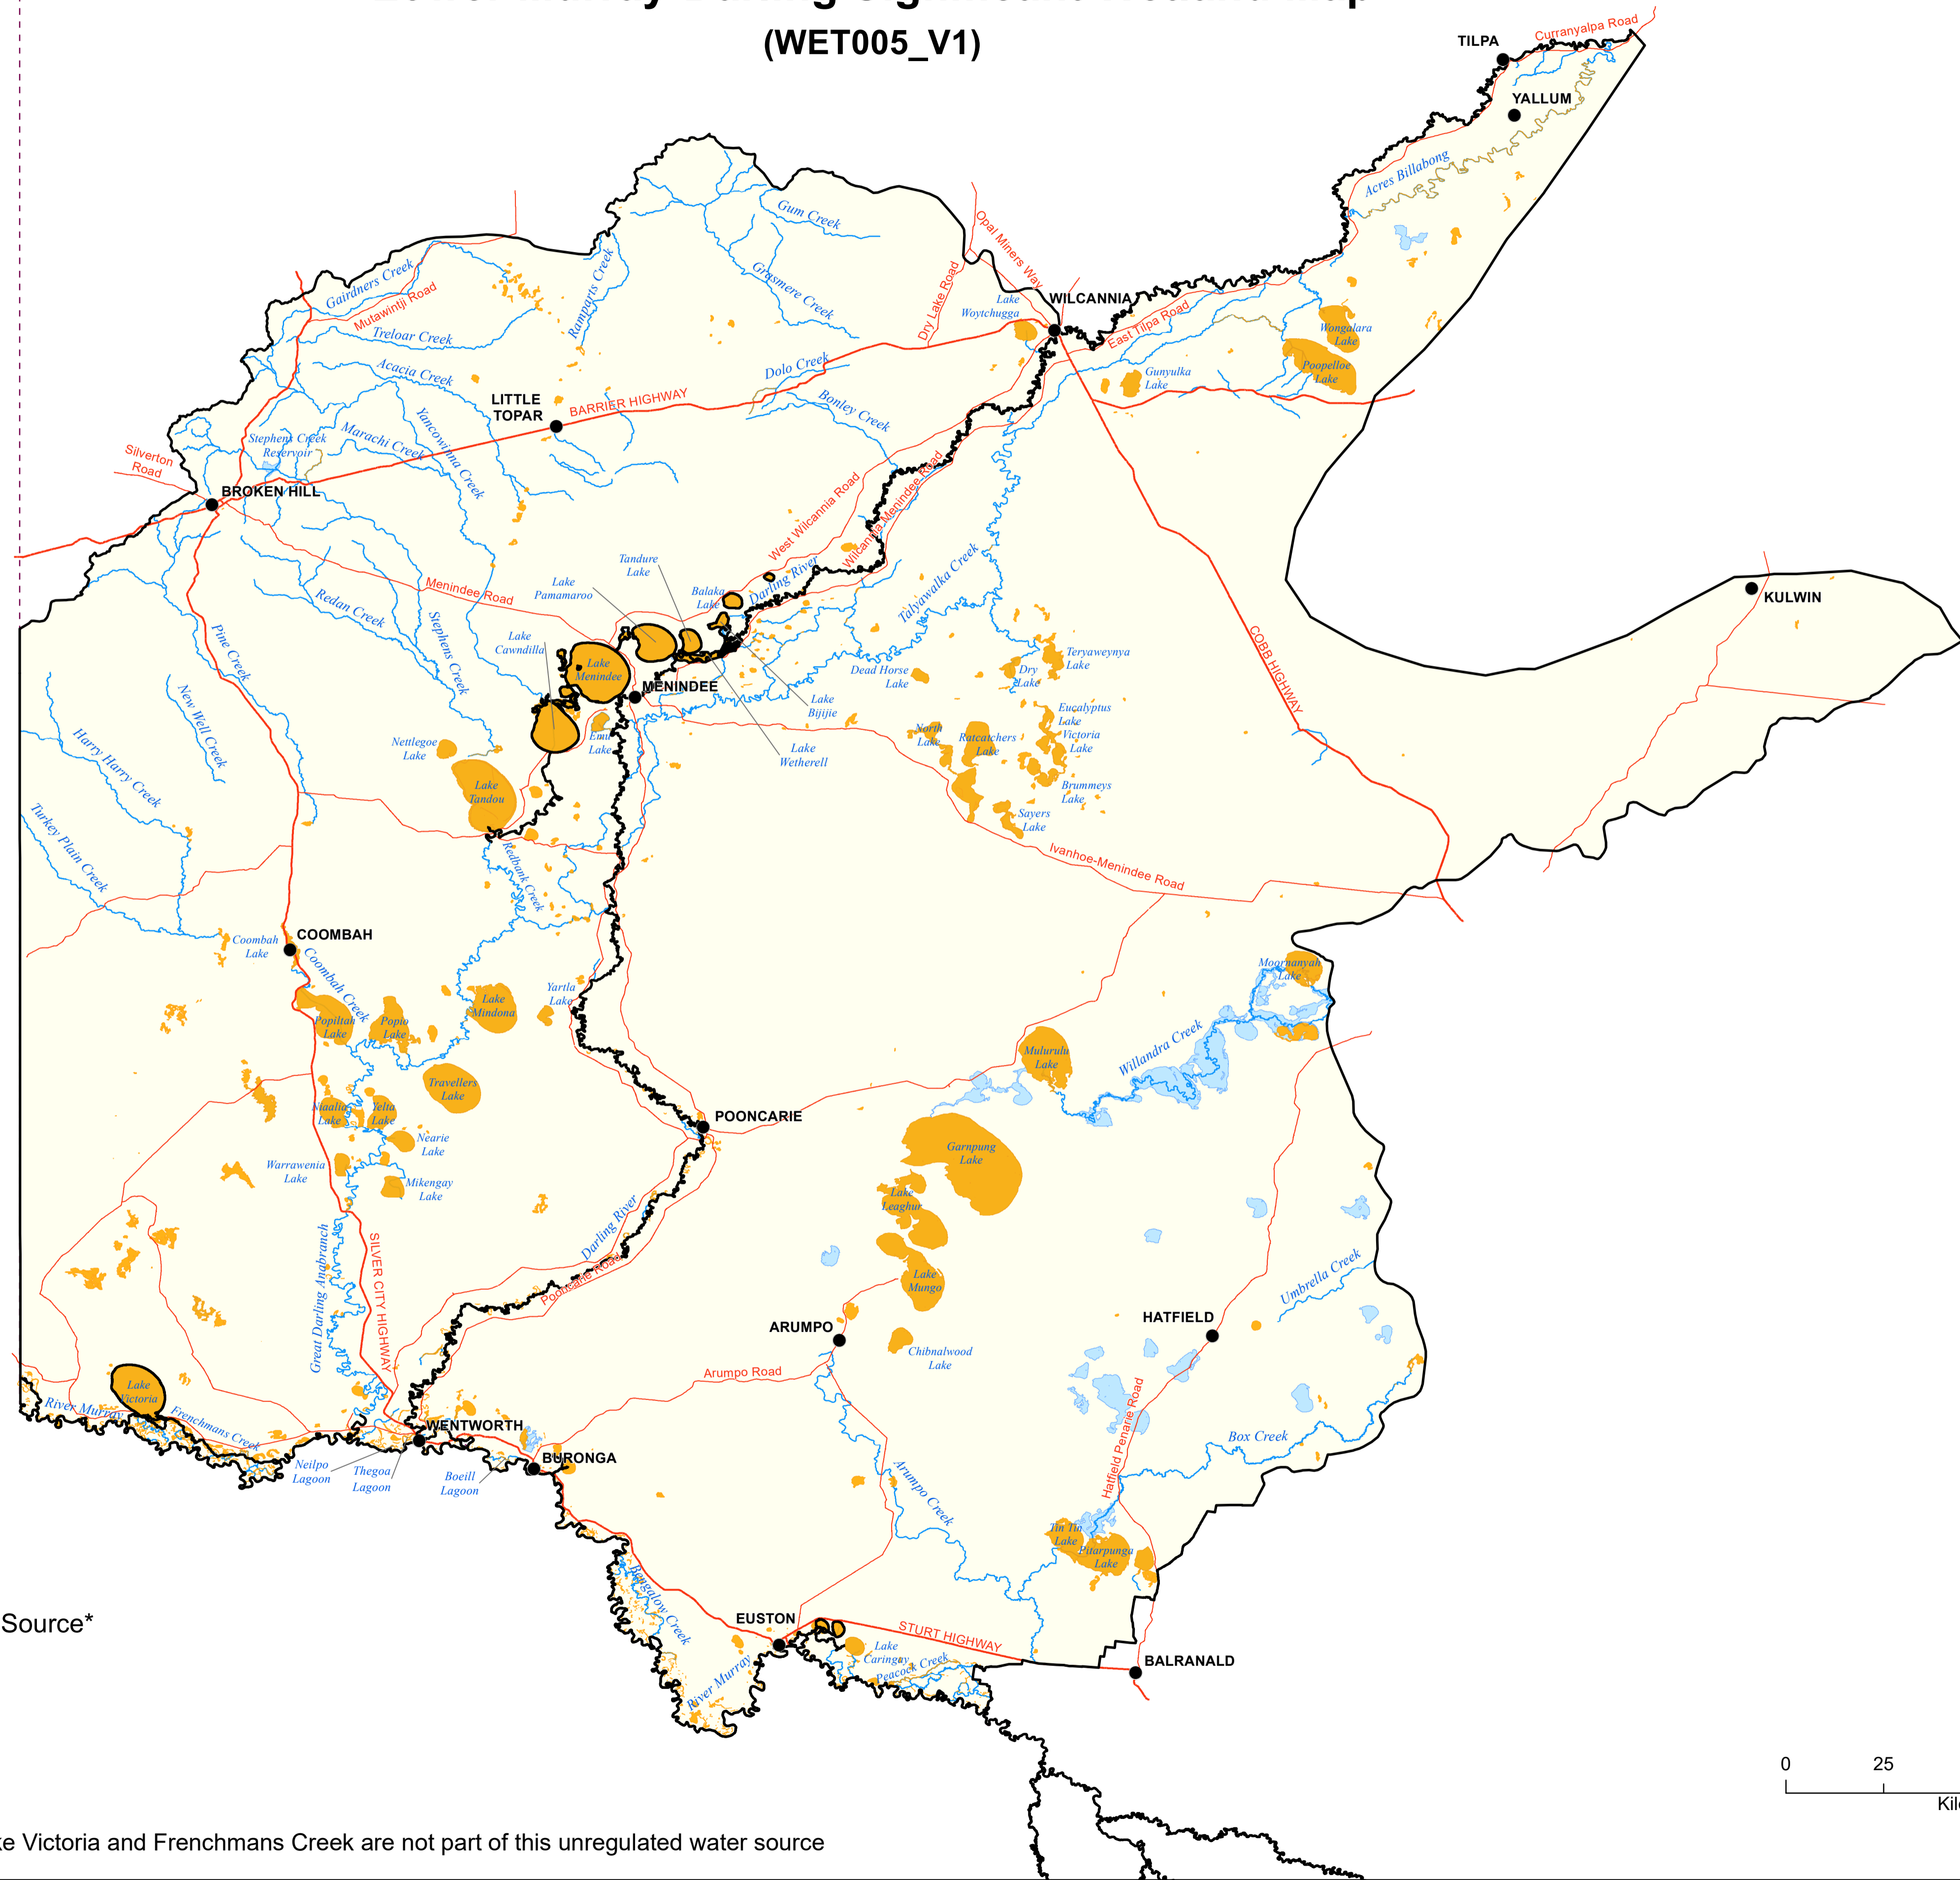

Lower Murray-Darling Significant Wetland Map (WET005_V1)

Legend

- Town
- River / Creek
- Highway
- Road
- Water Sharing Plan Boundary
- Lower Murray-Darling Unregulated Water Source*
- Lake
- - - NSW Boundary

Wetland Category

- Significant wetland

*The Murray and Darling rivers, Menindee Lakes, Lake Victoria and Frenchmans Creek are not part of this unregulated water source