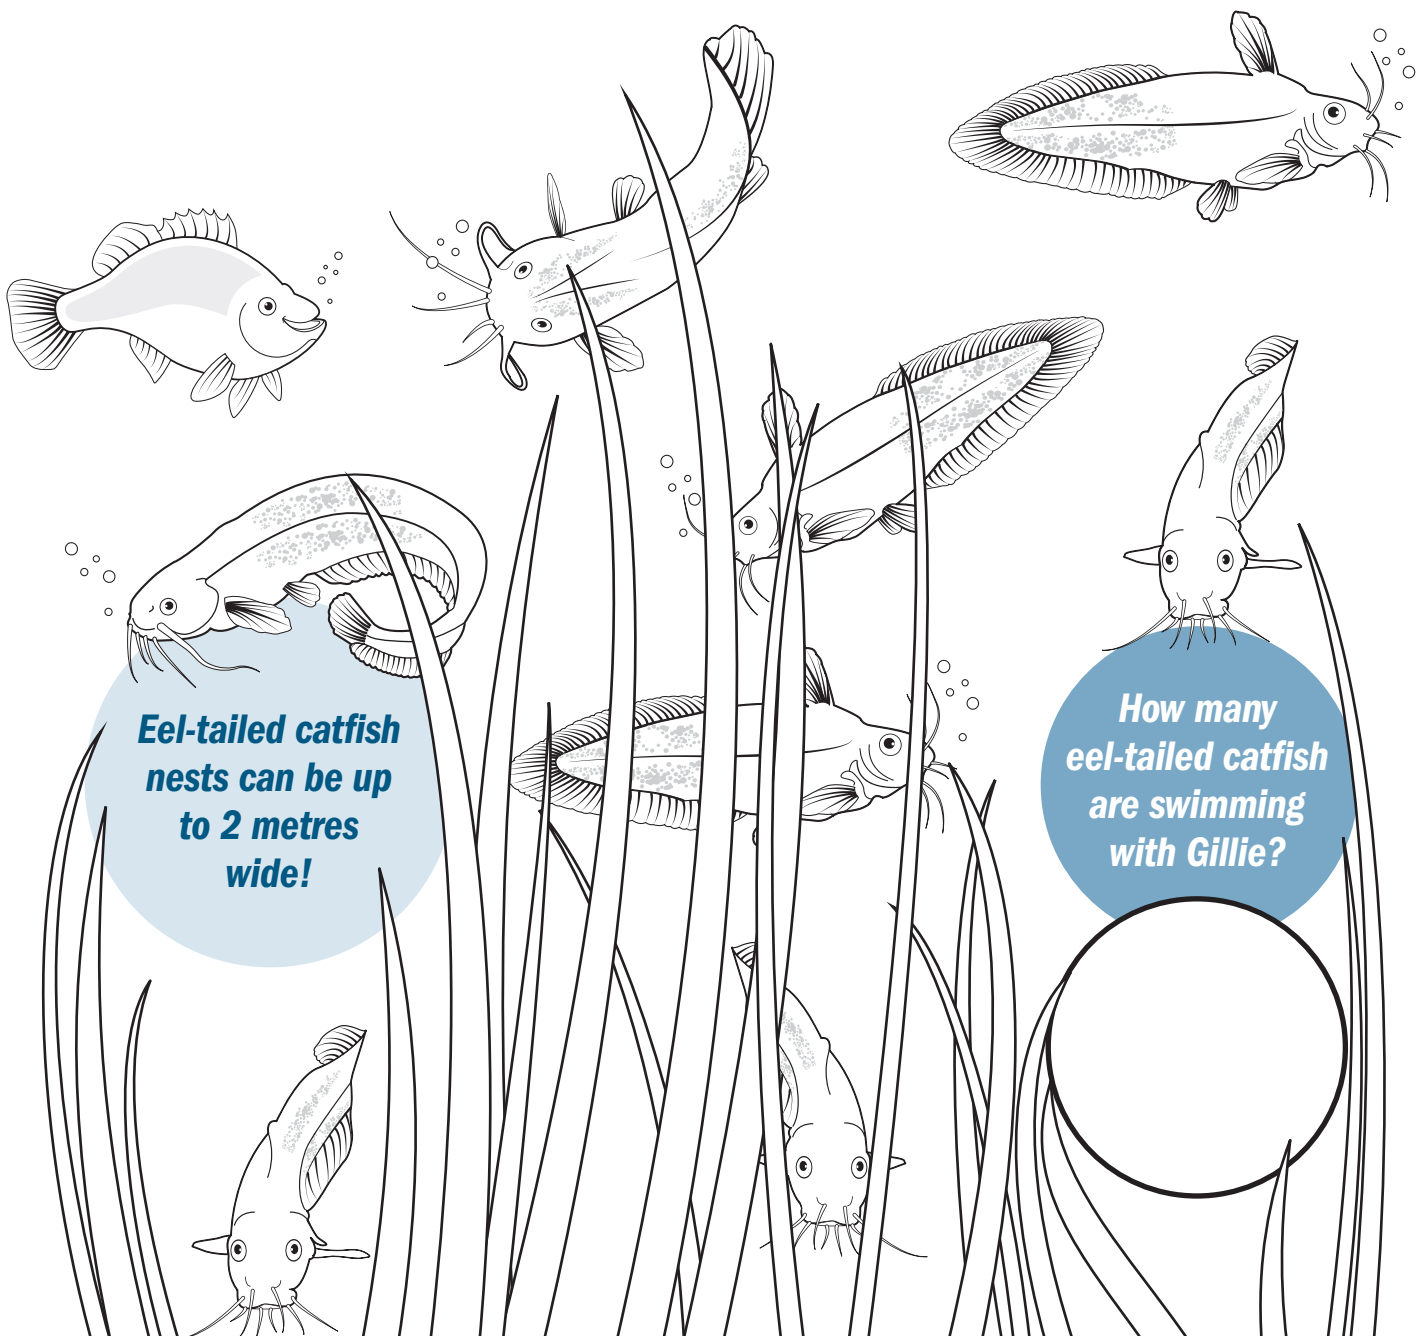

Help **GILLIE** colour and count

Hide and seek is "o-fish-ally" my favourite game! Play by colouring and counting my catfish friends.

Have you heard that the Baaka is home to eel-tailed catfish?

These freshwater fish are native to the Murray-Darling River and can grow up to 90 centimetres long. That's almost 1 metre!

How tall are you?

Eel-tailed catfish use small river stones and gravel to build nests for their eggs.

Eel-tailed catfish nests can be up to 2 metres wide!

How many eel-tailed catfish are swimming with Gillie?