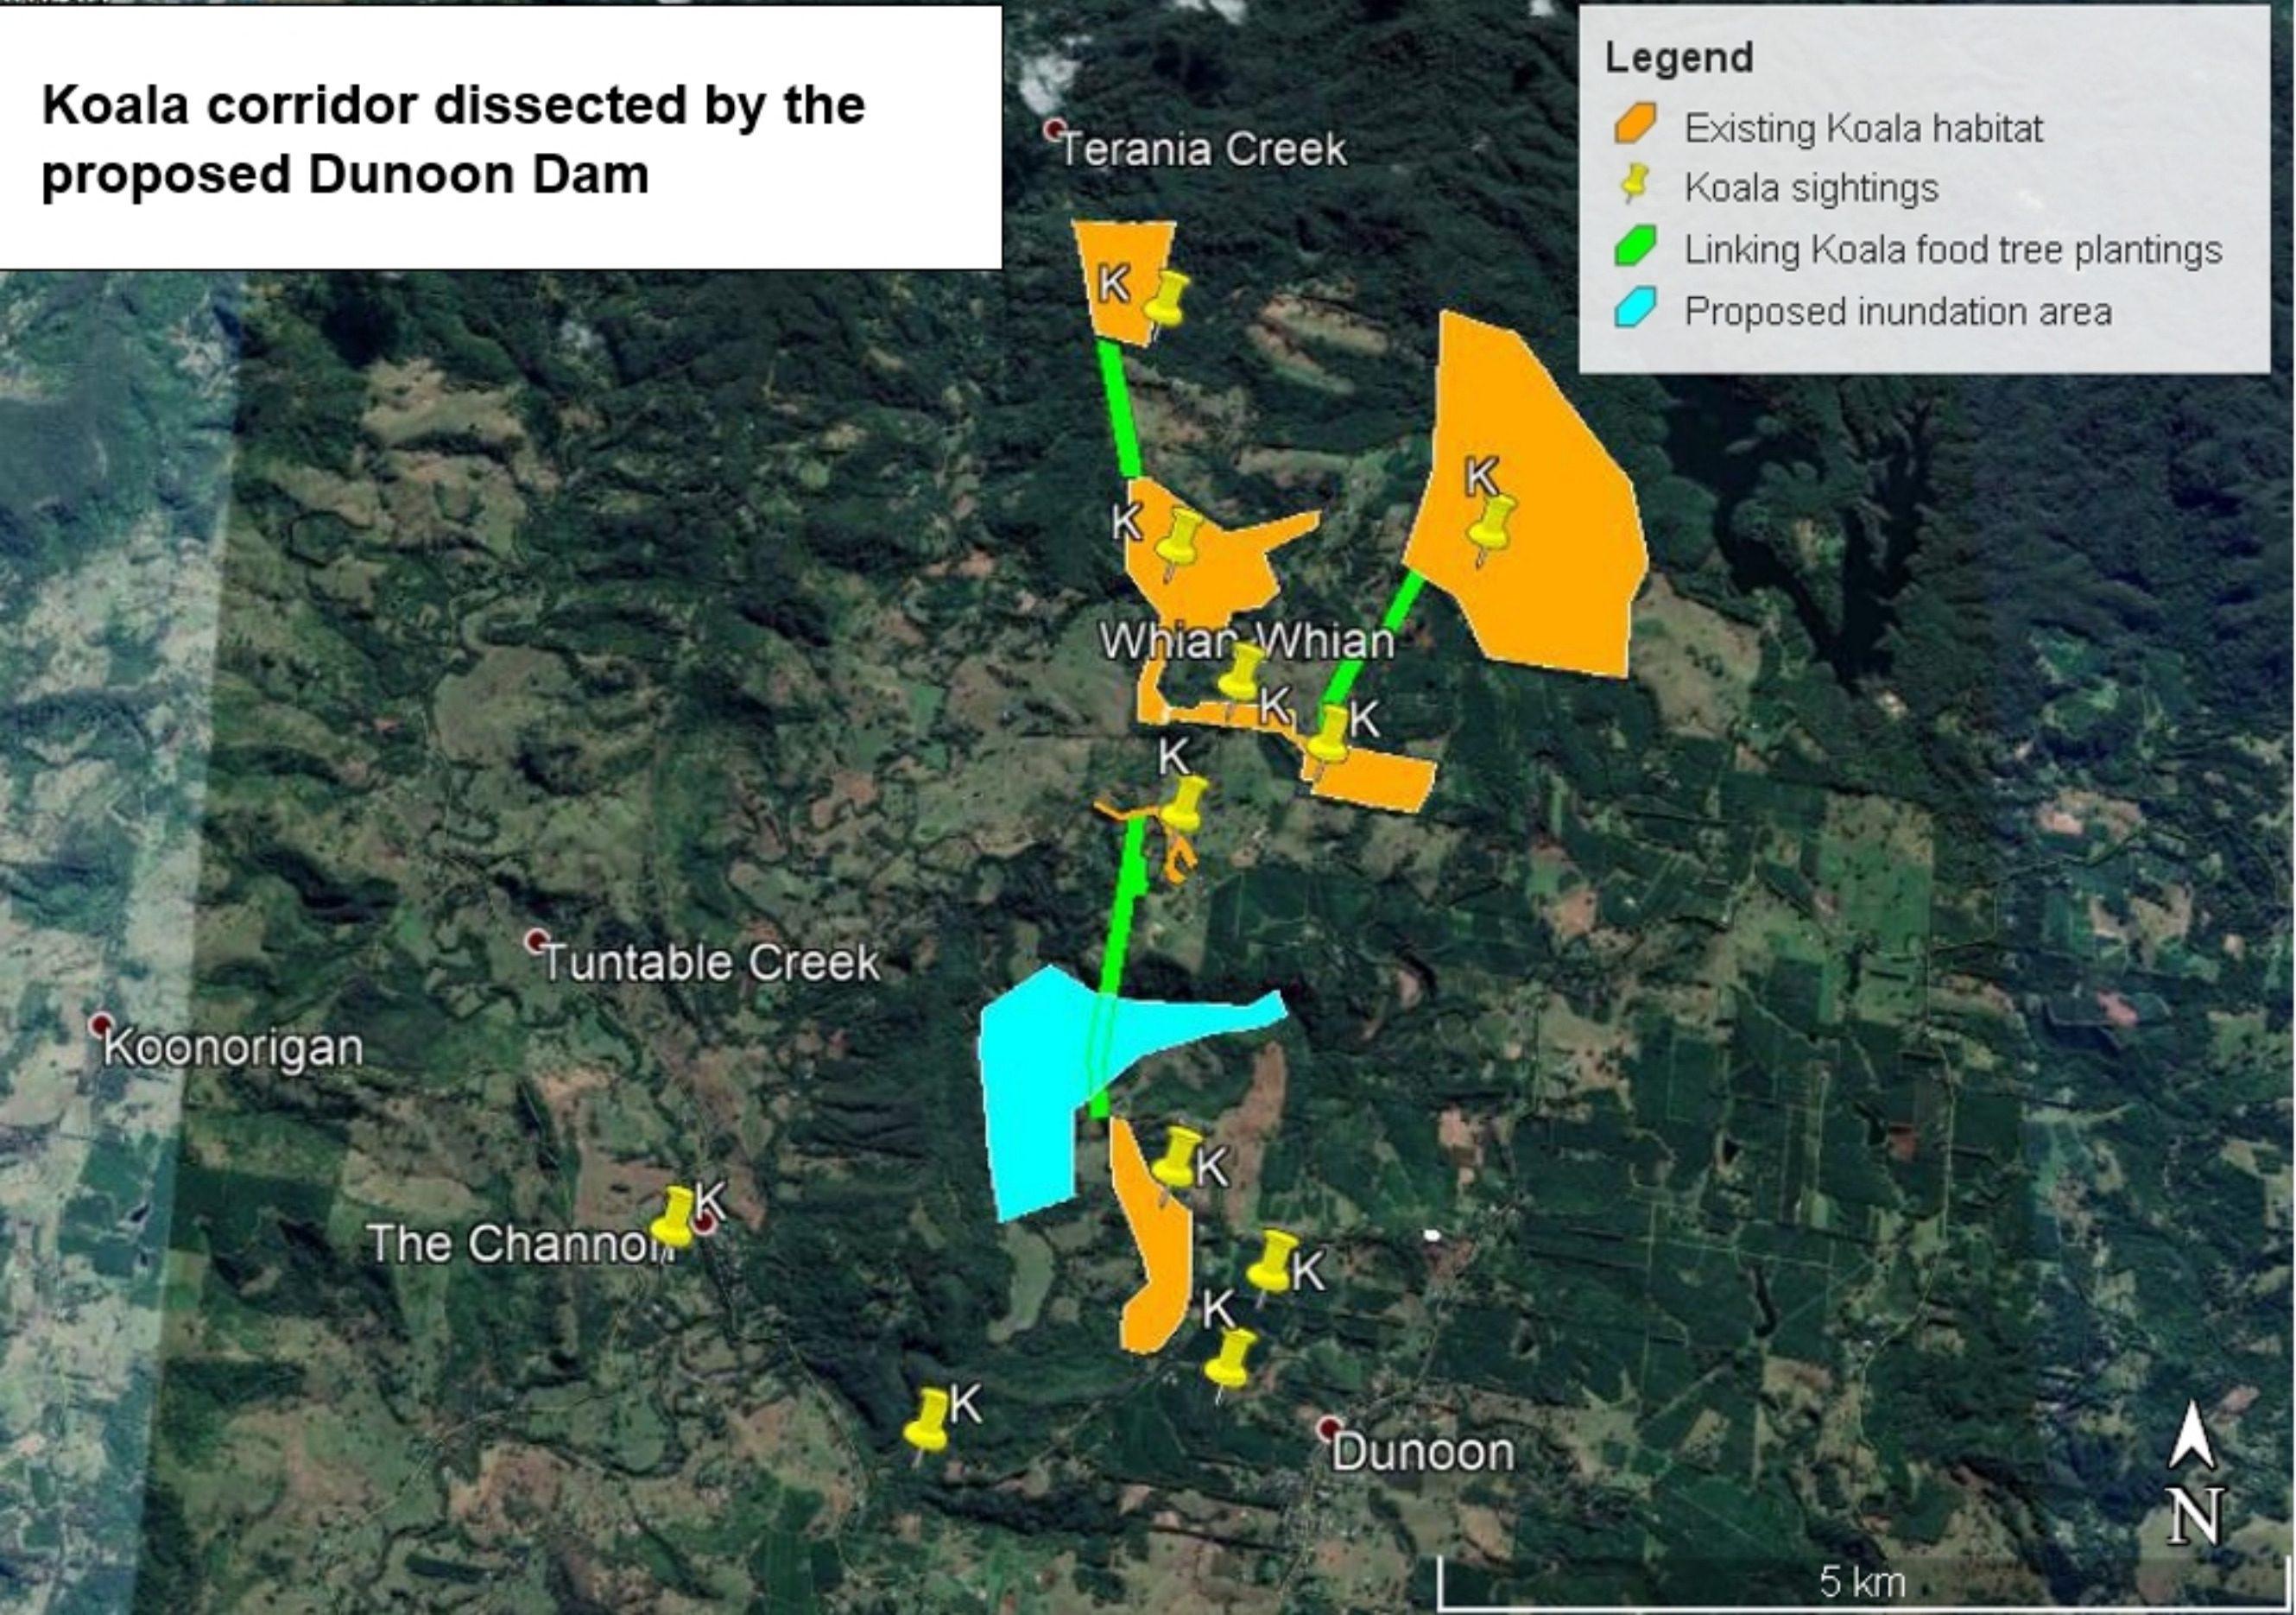

Koala corridor dissected by the proposed Dunoon Dam

Legend

- Existing Koala habitat
- Koala sightings
- Linking Koala food tree plantings
- Proposed inundation area

5 km