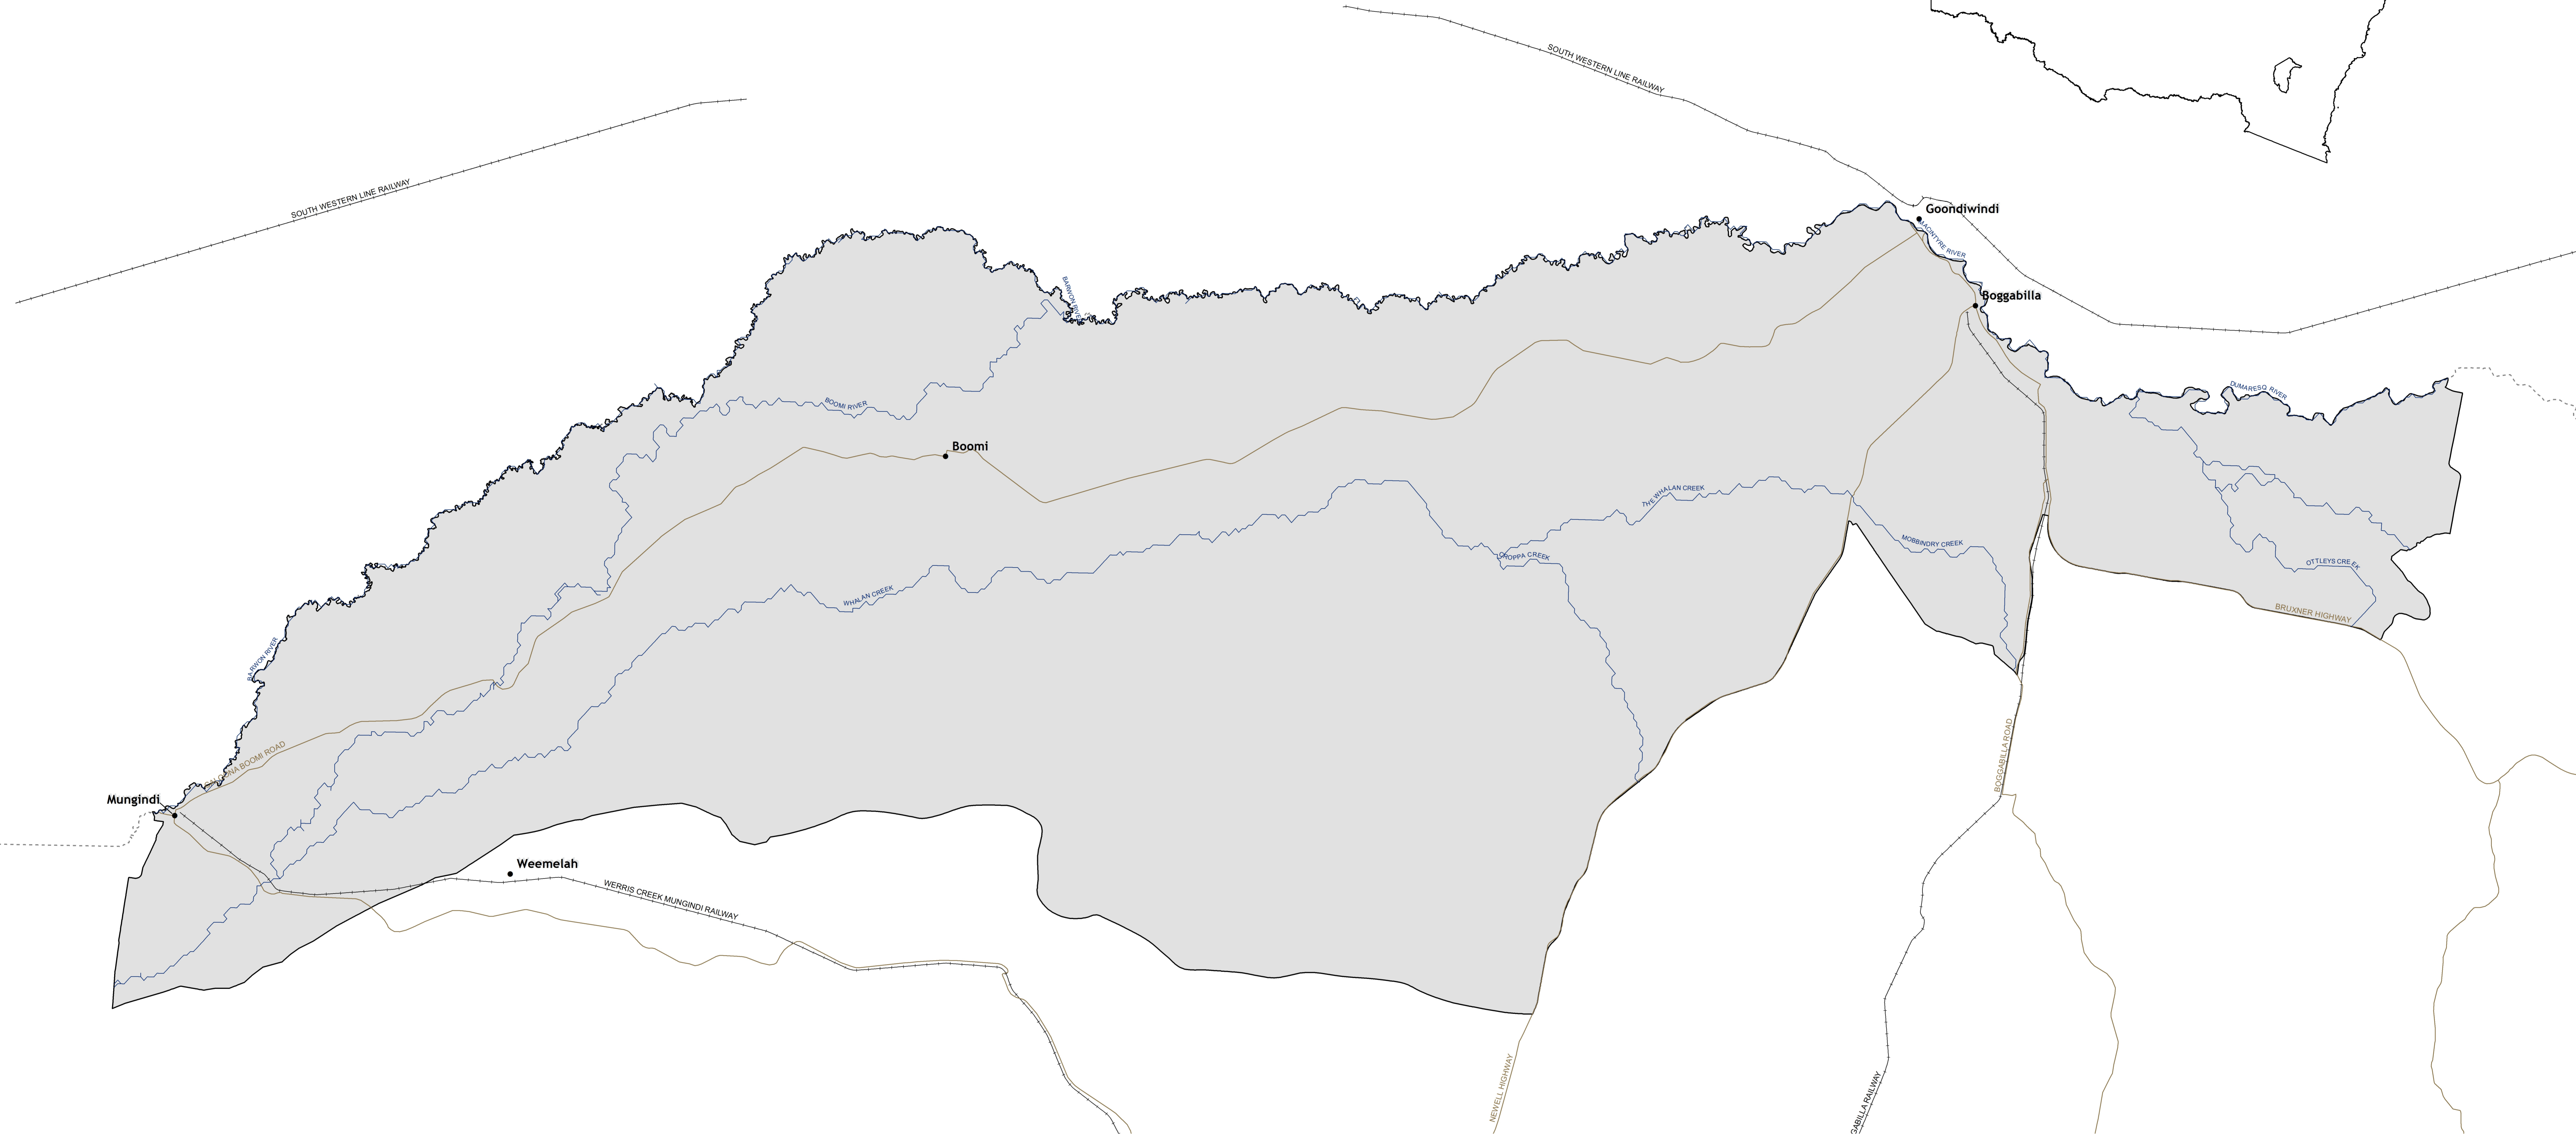

LOCALITY MAP

Legend

- Town/Locality
- River/Creek
- Road
- - - Railway
- █ Border Rivers Valley Floodplain
- ⋯ New South Wales/Queensland border

Floodplain Management Plan Map  
(FMP027\_Version 1)

FLOODPLAIN MANAGEMENT PLAN FOR THE  
BORDER RIVERS VALLEY FLOODPLAIN 2020