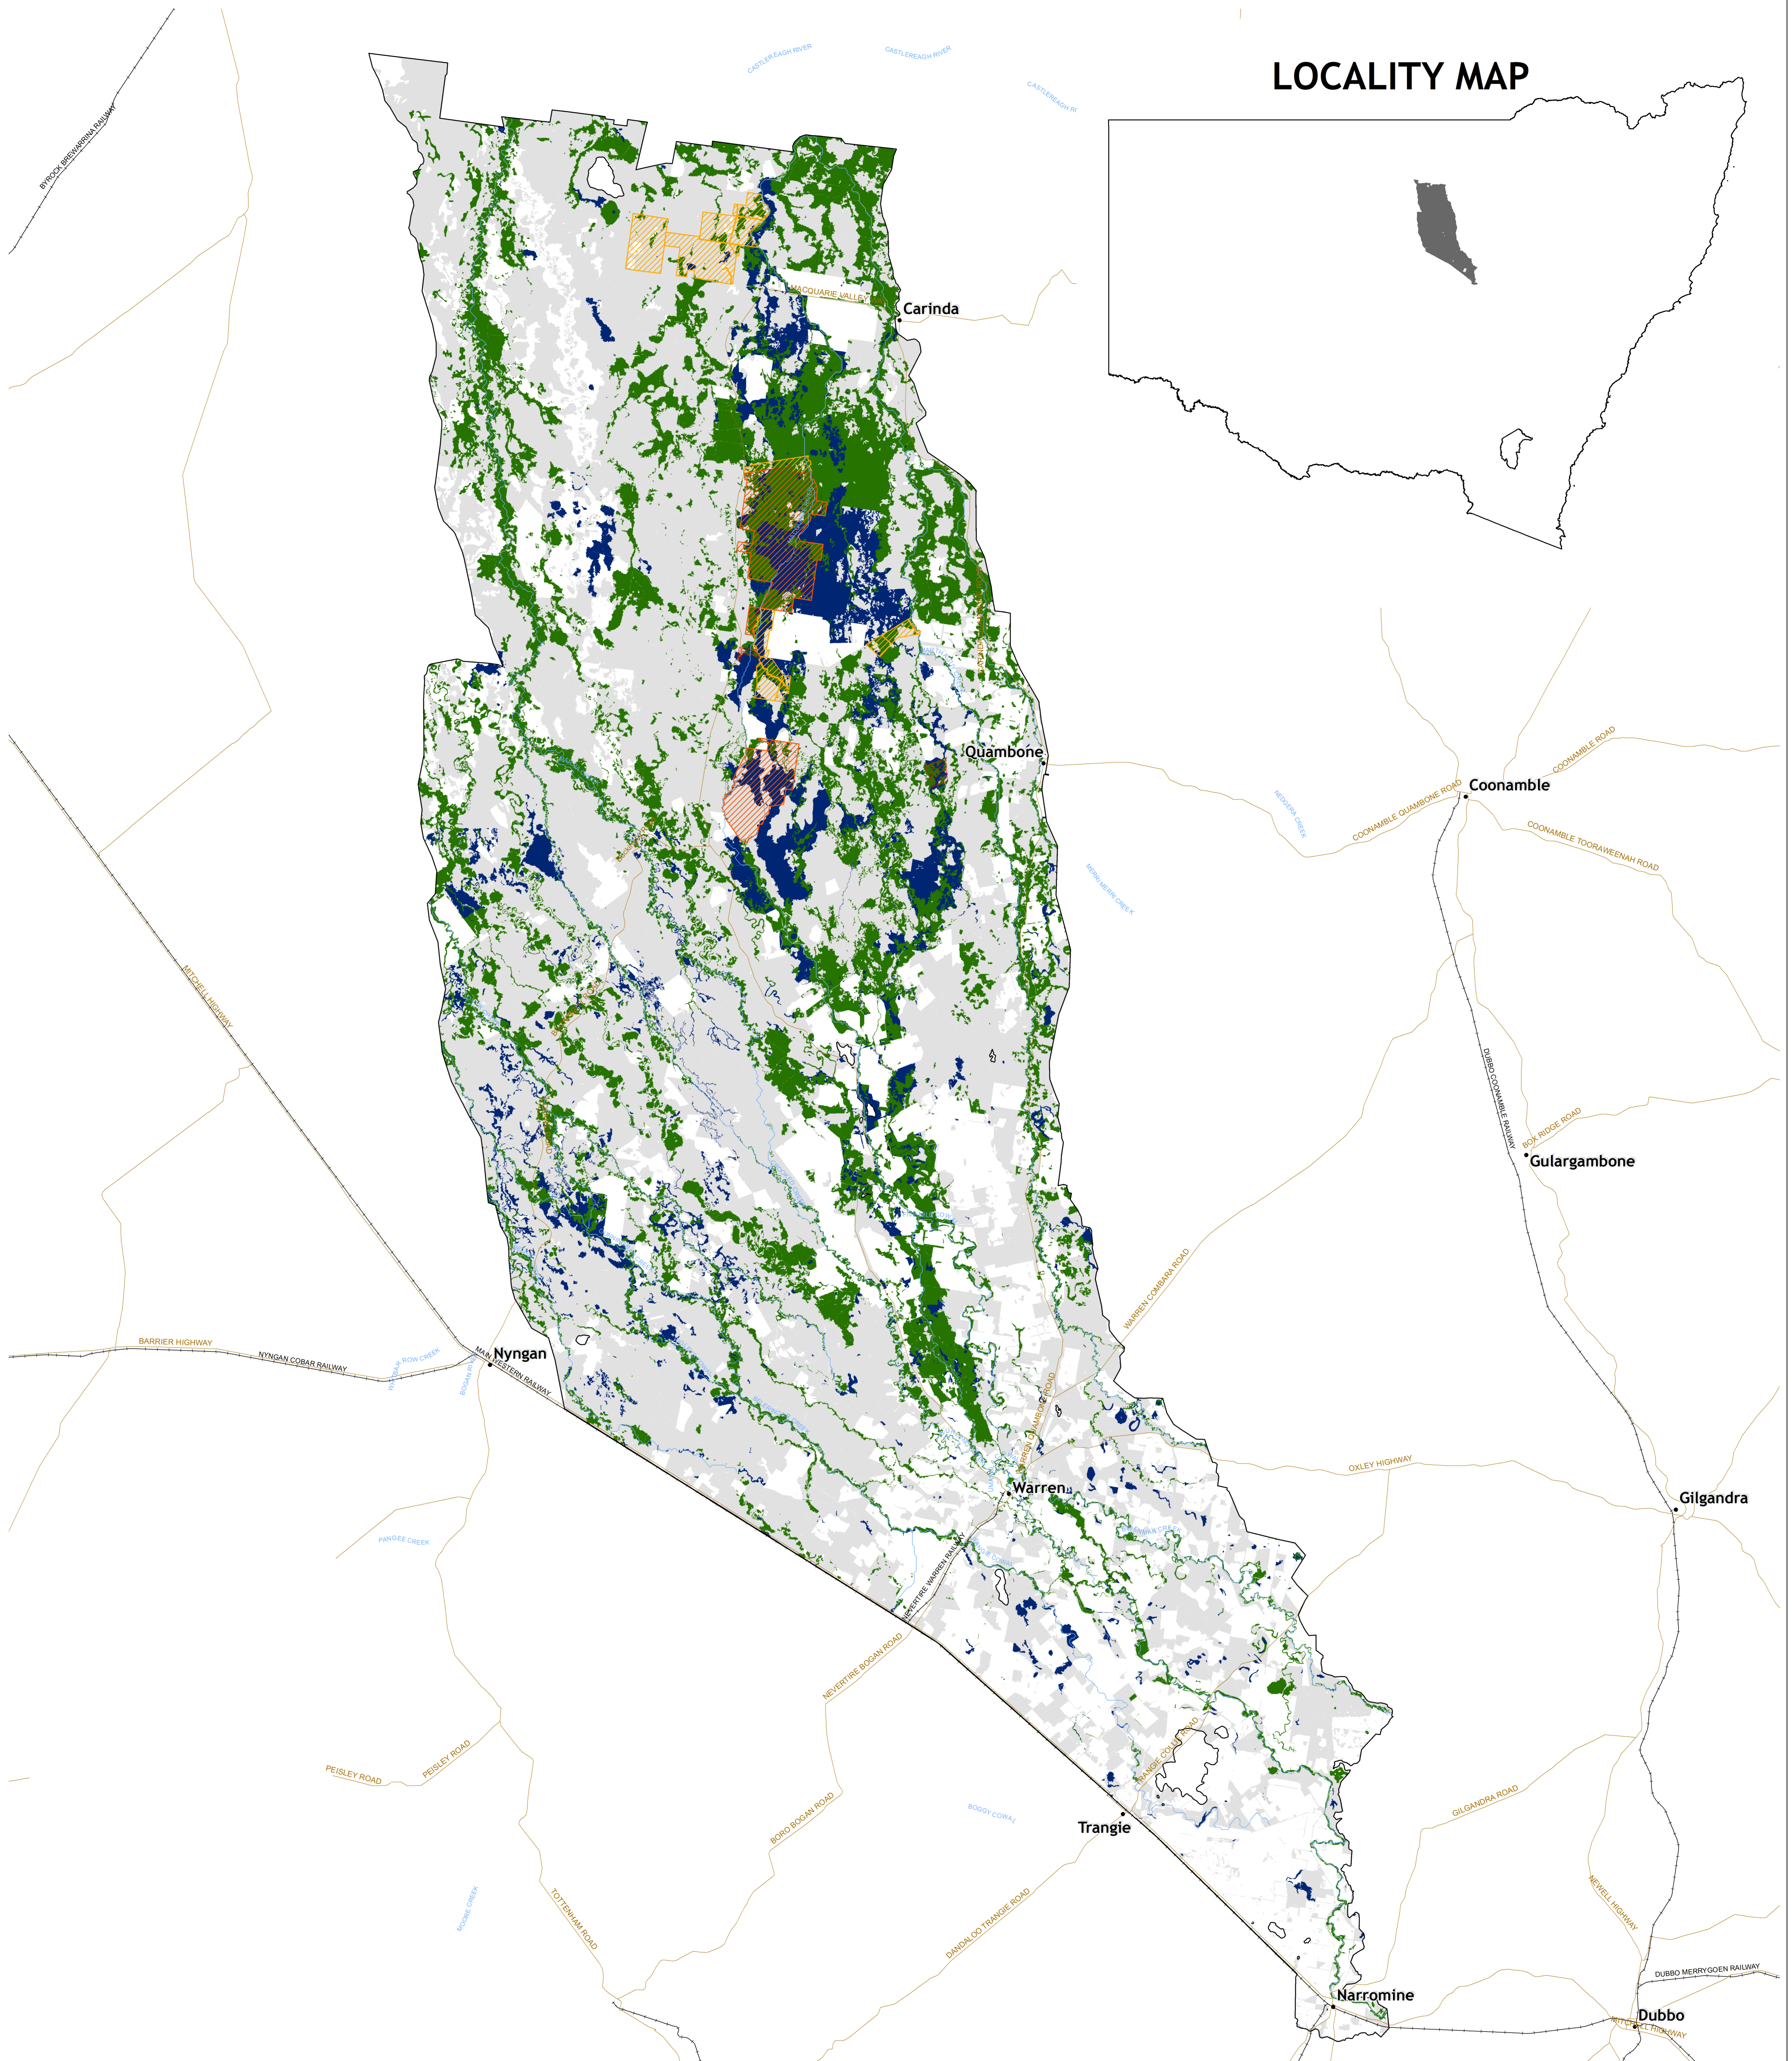

LOCALITY MAP

Legend

- Town/Locality
- Road
- +— Railway
- River/Creek
- ▭ Macquarie Valley Floodplain

Ecological asset type and sub-type

- Wetlands: semi-permanent wetlands, floodplain wetlands (flood-dependent shrubland wetlands)
- Other floodplain ecosystems: flood-dependent forest/woodland (wetlands), flood-dependent woodland
- Other floodplain ecosystems: non flood-dependent vegetation
- NPWS Estate
- Ramsar wetland

Ecological Assets Map (FMP036_Version 1)

FLOODPLAIN MANAGEMENT PLAN FOR THE MACQUARIE VALLEY FLOODPLAIN 2021